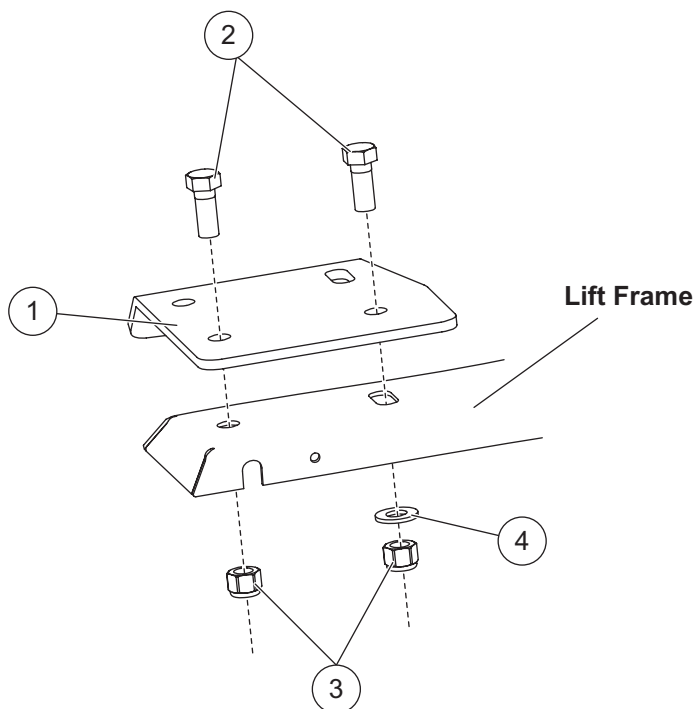

Headlamp Extension Bracket Kit

PARTS LIST

68210 Headlamp Extension Bracket Kit							
Item	Part	Qty	Description	Item	Part	Qty	Description
1		1	Headlamp Extension Bracket – DS	3		4	1/2-13 Hex Locknut GB
ns		1	Headlamp Extension Bracket – PS	4		2	1/2 Hardened Flat Washer
2		4	1/2-13 x 1-1/4 Hex Cap Screw G5				
DS = Driver's Side			PS = Passenger's Side	ns = not shown		G = Grade	

INSTALLATION INSTRUCTIONS

1. Park the vehicle on a smooth, level, hard surface, such as concrete. Lower the blade to the ground, and turn the control OFF. Turn the vehicle ignition to the "OFF" position and remove the key.
2. Follow the instructions included with the headgear kit until instructed to install the headlamps. Install the headlamp extension brackets as instructed in Steps 3–5 before attaching the headlamps.
3. Attach the headlamp extension brackets to the headgear light brackets as shown, using the 1/2" x 1-1/4" cap screws included with this kit.
4. On each side, place one 1/2" washer on the cap screw that inserts into the slotted holes in the extension bracket and lift frame.
5. Attach a 1/2" locknut to each cap screw, and fully tighten the extension bracket fasteners to 75 ft-lb.