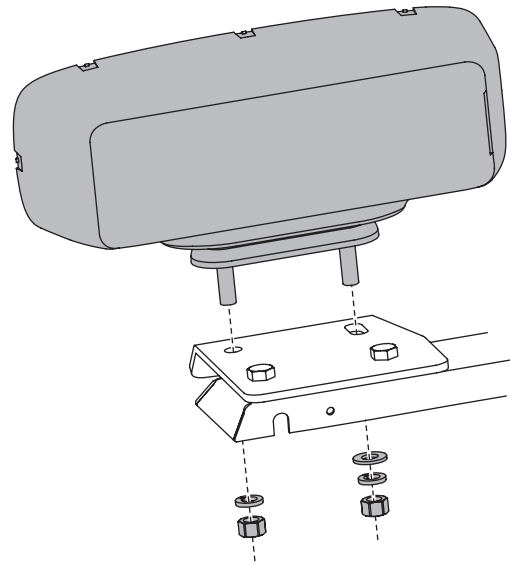

INSTALLATION INSTRUCTIONS

1. Park the vehicle on a smooth, level, hard surface, such as concrete. Lower the blade to the ground, and turn the control OFF. Turn the vehicle ignition to the "OFF" position and remove the key.
2. Follow the instructions included with the headgear kit until instructed to install the headlamps. Install the headlamp extension brackets as instructed in Steps 3–5 before attaching the headlamps.
3. Attach the headlamp extension brackets to the headgear light brackets as shown, using the 1/2" x 1-1/4" cap screws included with this kit.
4. On each side, place one 1/2" washer on the cap screw that inserts into the slotted holes in the extension bracket and lift frame.
5. Attach a 1/2" locknut to each cap screw, and fully tighten the extension bracket fasteners to 75 ft-lb.

6. Complete headlamp installation as instructed in the headgear kit instructions.

Copyright © 2014 Douglas Dynamics, LLC. All rights reserved. This material may not be reproduced or copied, in whole or in part, in any printed, mechanical, electronic, film or other distribution and storage media, without the written consent of the company. Authorization to photocopy items for internal or personal use by the company's outlets or snowplow owner is granted.

The company reserves the right under its product improvement policy to change construction or design details and furnish equipment when so altered without reference to illustrations or specifications used. This equipment manufacturer or the vehicle manufacturer may require or recommend optional equipment for snow removal. Do not exceed vehicle ratings with a snowplow. The company offers a limited warranty for all snowplows and accessories. See separately printed page for this important information.

Printed in U.S.A.