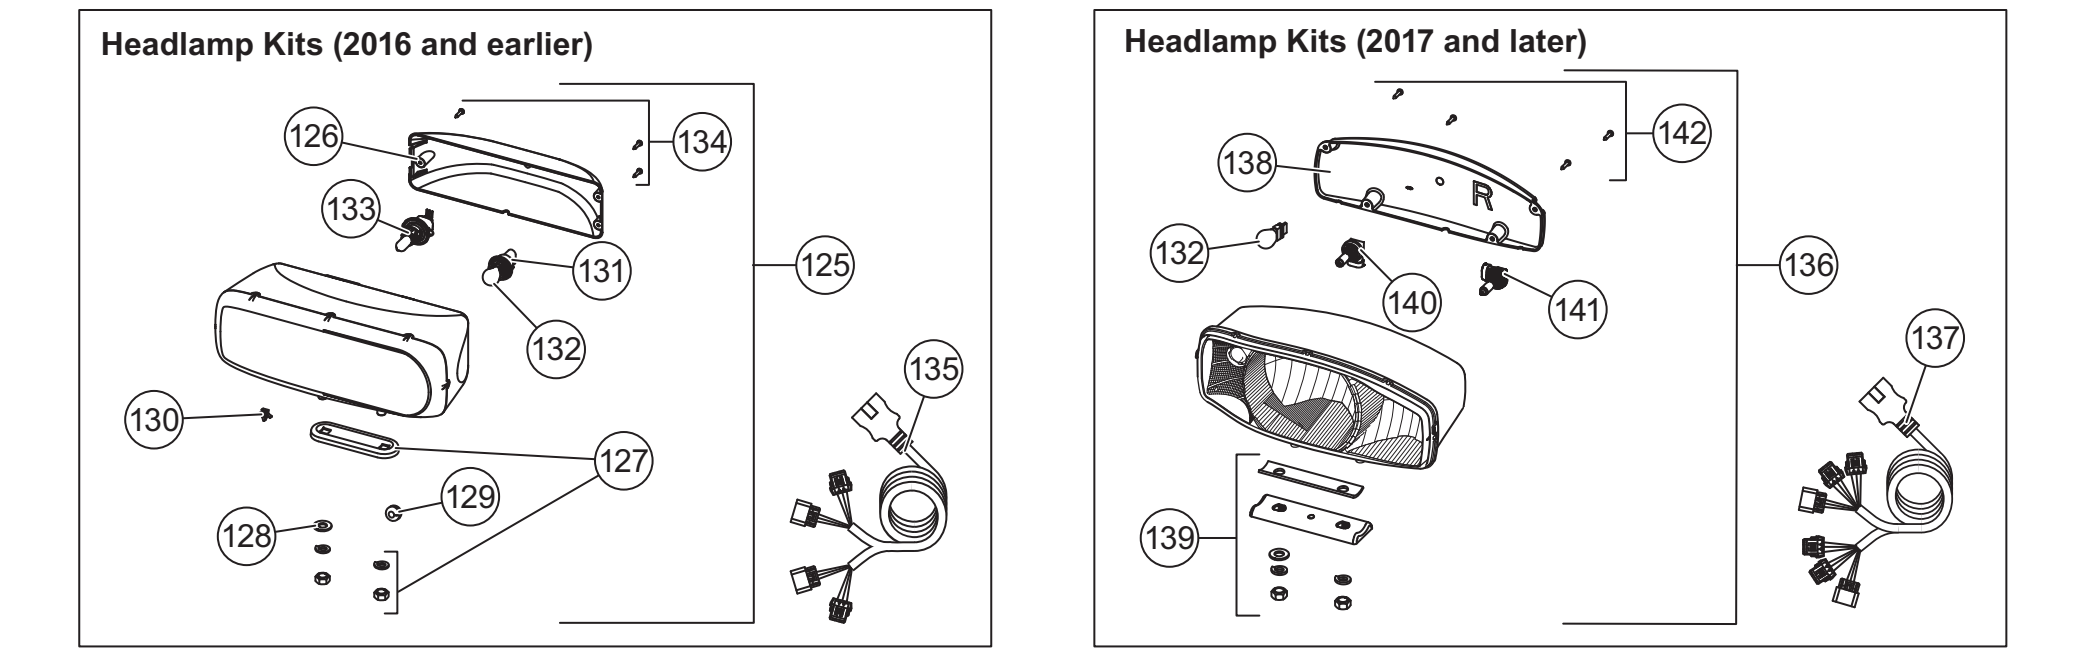

HEADLAMPS

Item	Part	Description	Item	Part	Description
125	28801-1	Headlamp Service Kit H13 - DS	135	28213W	Harness Service Kit H13
ns	28802-1	Headlamp Service Kit H13 - PS	136	38802	Headlamp Service Kit H9/H11 - PS
126	28803-1	Rear Cover Kit (fits 2- or 3-screw)	ns	38801	Headlamp Service Kit H9/H11 - DS
127	28804	Mounting Hardware Kit	137	38807	Harness Service Kit H9/H11
128	91105	1/2" Flat Washer	138	38803	Rear Cover Kit H9/H11 - PS
129	66130	Rubber Grommet	ns	38812	Rear Cover Kit H9/H11 - DS
130	56595	Cable Tie Anchor	139	38804	Mounting Hardware Kit H9/H11
131	28805	ParK/Turn Socket Service Kit	140	38811	Headlamp Bulb Service Kit H11
132	-	ParK/Turn Bulb (trade no. 4157NAK)	141	38809	Headlamp Bulb Service Kit H13
133	28806	Headlamp Bulb Service Kit H13	142	38808	Cover Screws Service Kit H9/H11 (pkg of 4)
134	28808-1	Cover Screws Service Kit (pkg of 3)			

ns = not shown