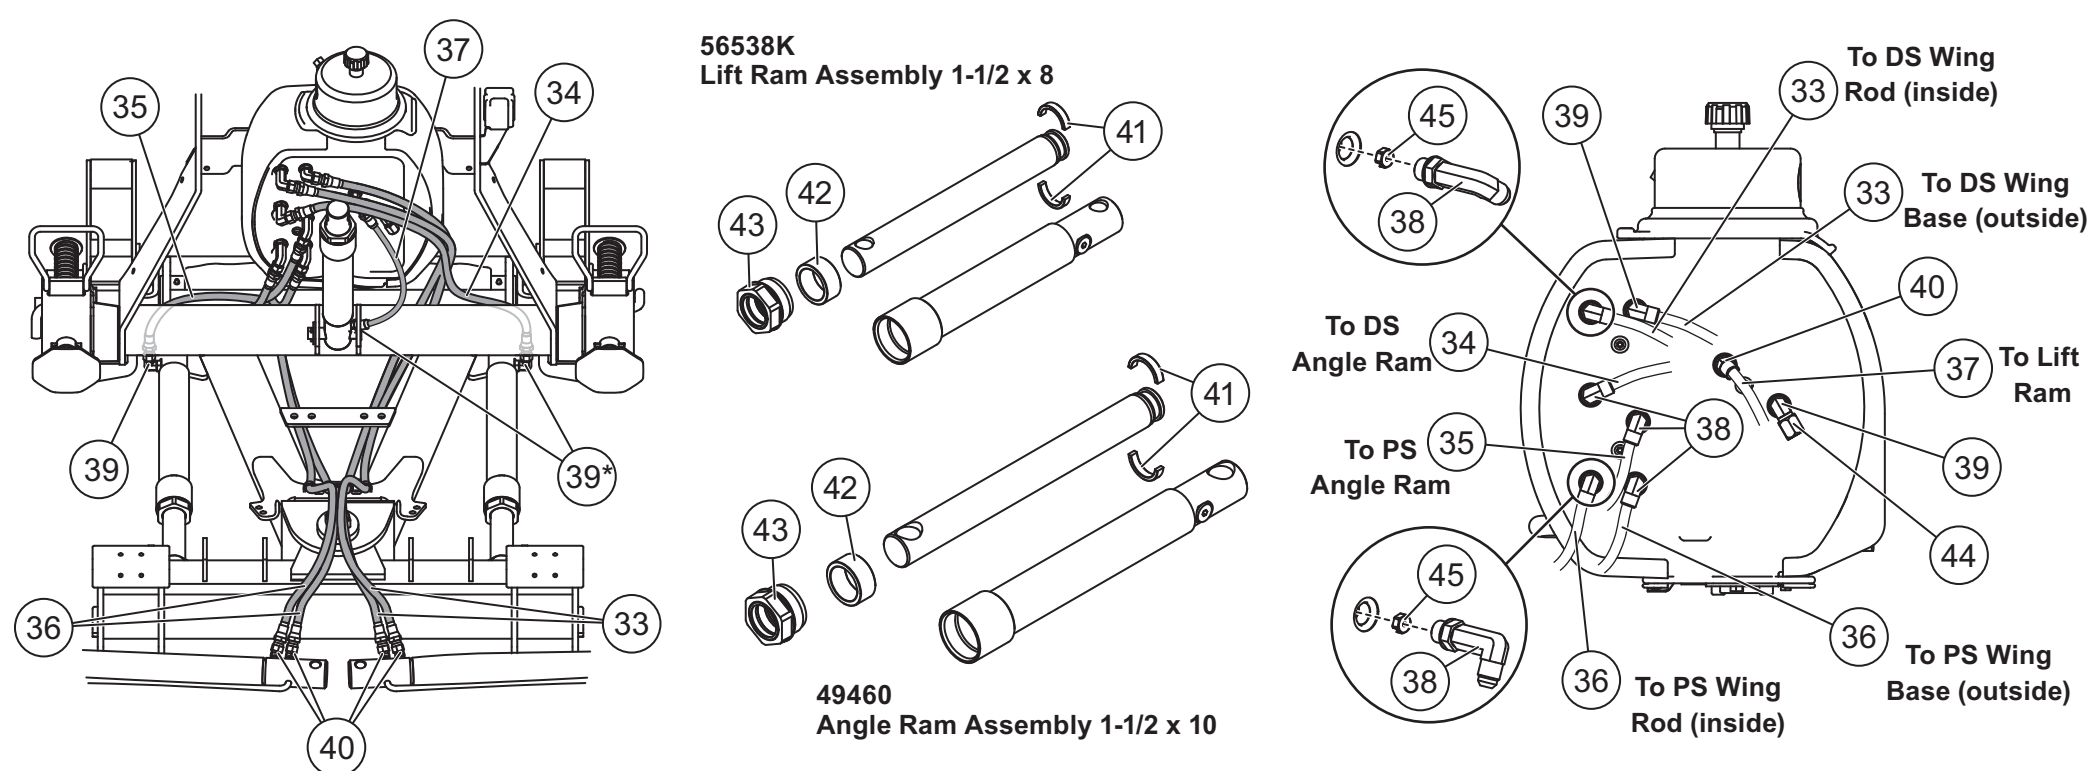

RAMS, HOSES & FITTINGS

Item	Part	Description	Item	Part	Description
33	49468	Hose, 3/8 x 78 w/F JIC Ends	41	64650	Split Bearing Kit 1-1/2
34	44351	Hose, 3/8 x 38 w/F JIC Ends	42	56537	Spacer
35	49469	Hose, 3/8 x 32 w/F JIC Ends	43	48985	Gland Nut Assembly
36	49467	Hose, 3/8 x 67 w/F JIC Ends	44	44346	Drain Cap -6 F JIC
37	56617	Hose, 1/4 x 16 w/F JIC Ends	45	49465	Orifice Kit
38	64212-1	Elbow, Extra Long 90° -6 M JIC/-6 M ORB	ns	56823	Hose Wrap, Polyethylene
39*	56615-1	Elbow 90° -6 M JIC/-6 M ORB	ns	98043	3/8-16 x 1 Button Cap Screw
40*	26694	Elbow 45° -6 M JIC/-6 M ORB			

* Also used for central hydraulics.
ns = not shown F = Female M = Male