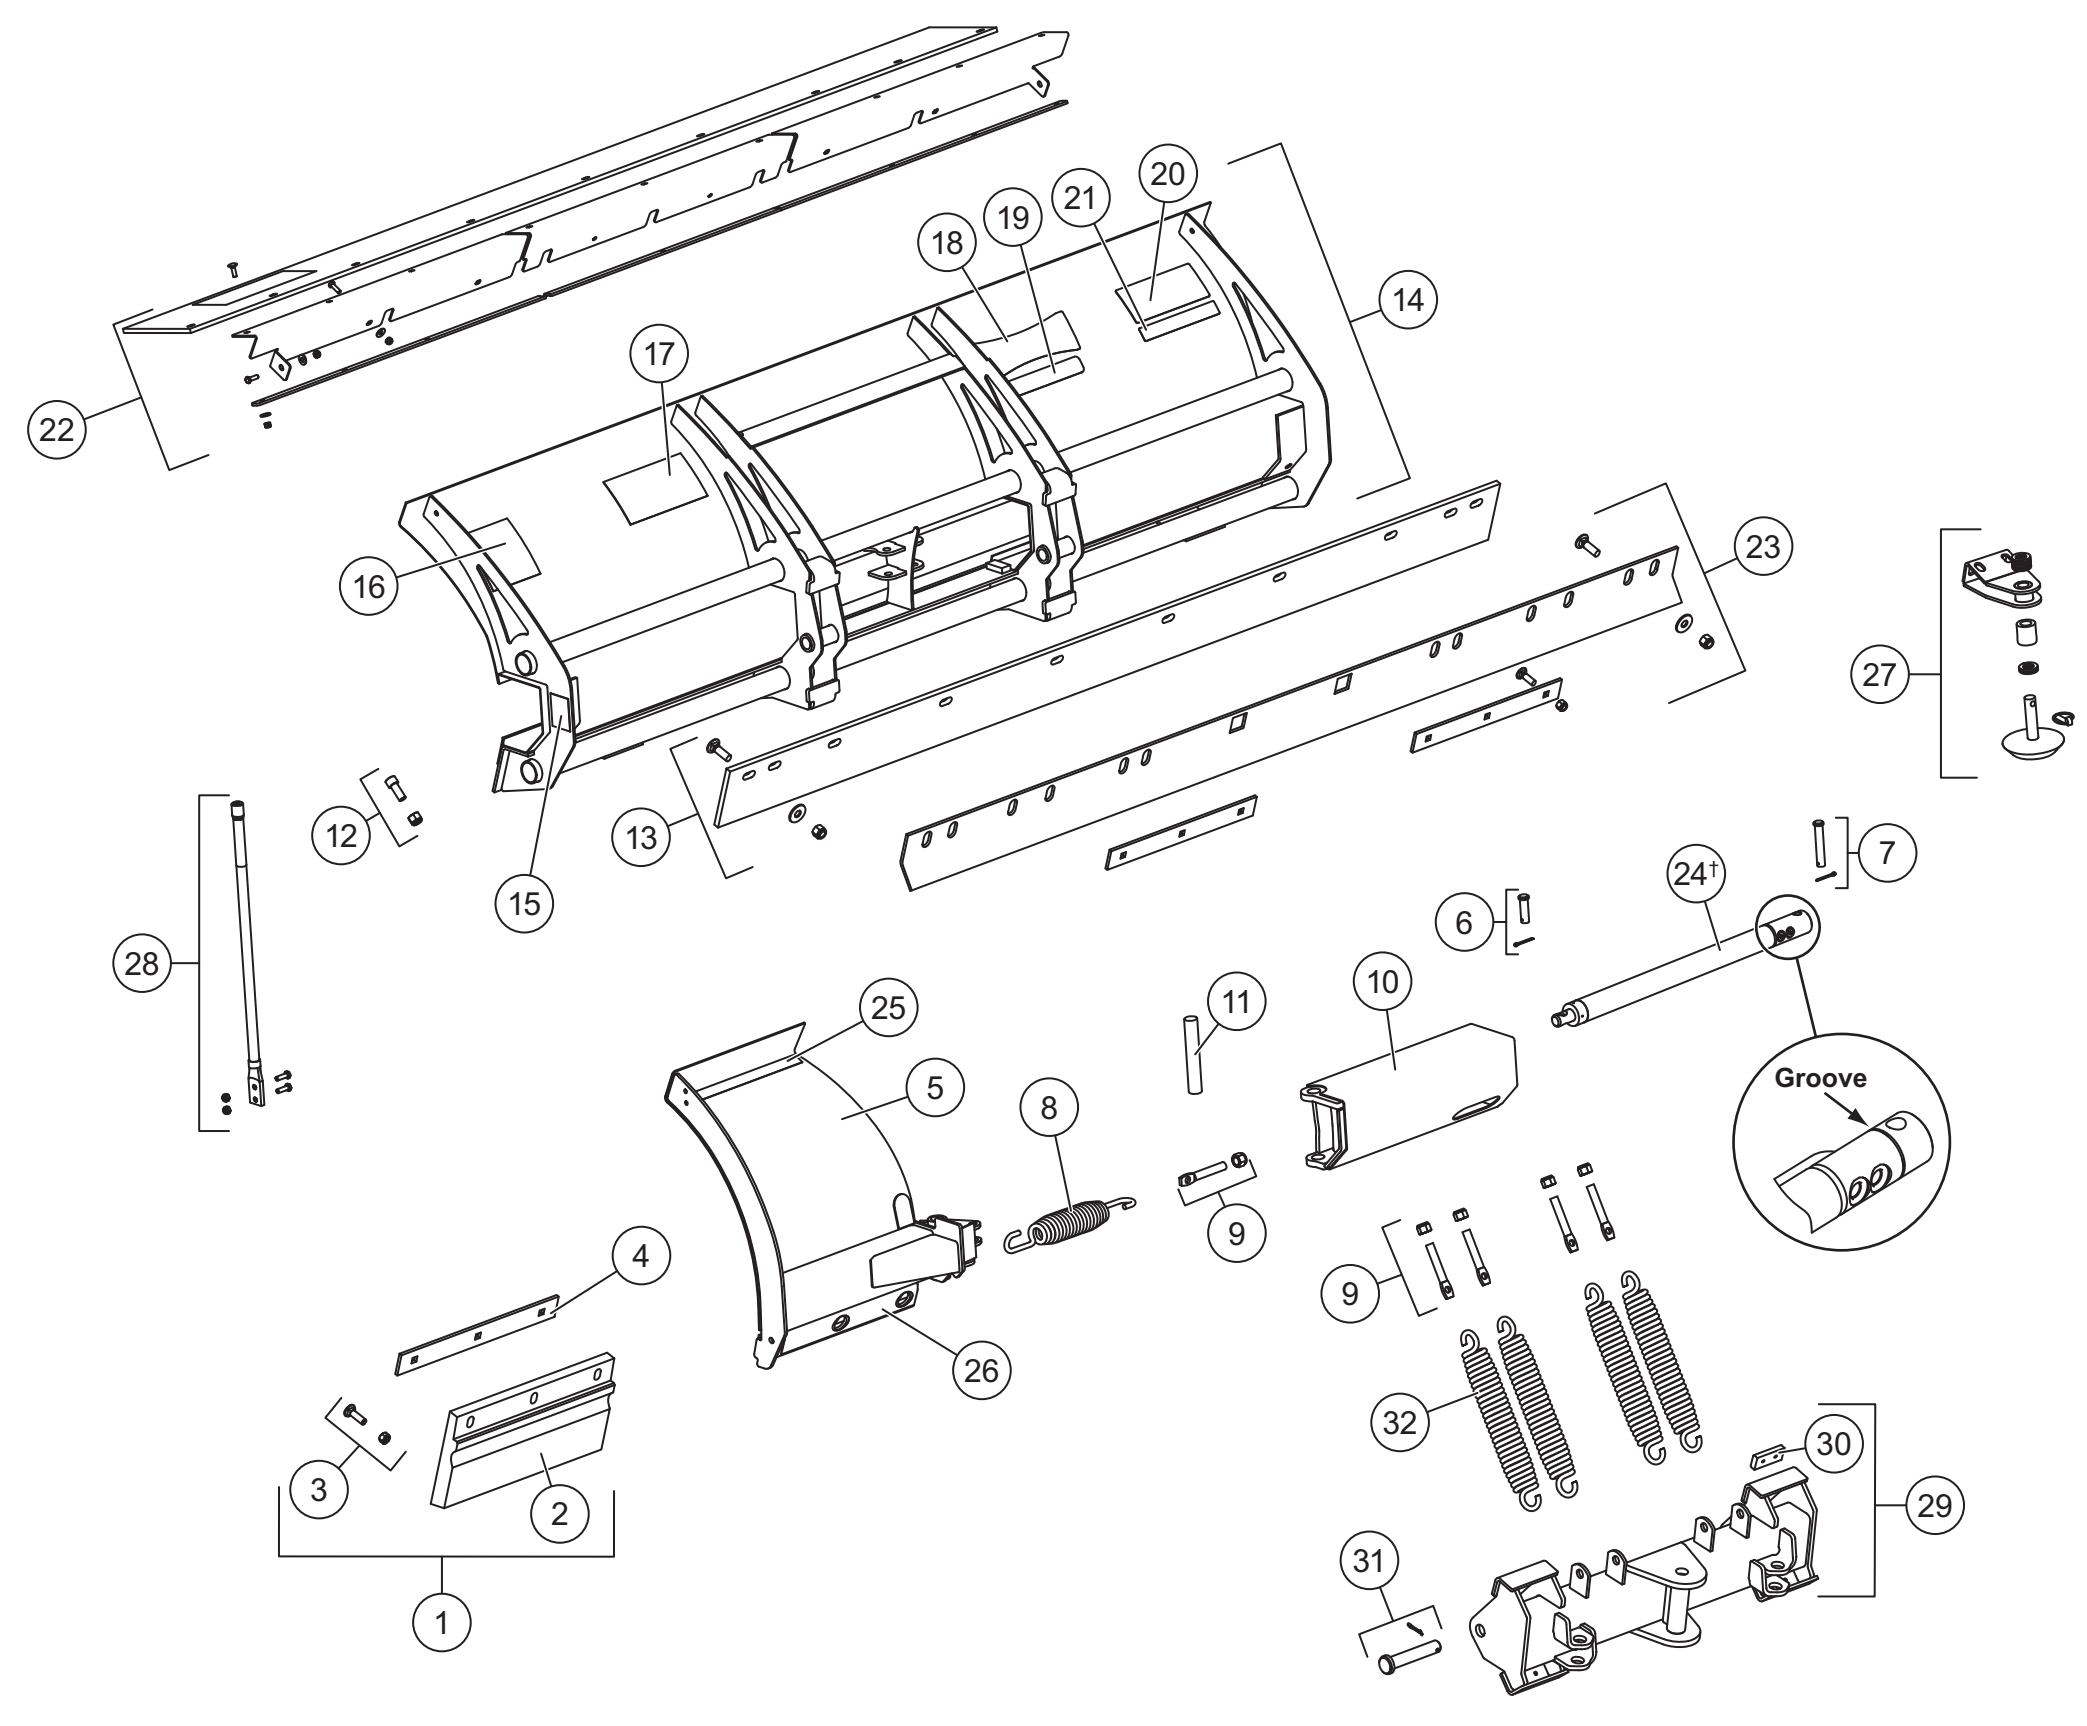

BLADE COMPONENTS

WIDE-OUT™ Blade Assembly 52810					
Item	Part	Description	Item	Part	Description
1	50626	Urethane Edge Assembly Kit (item 4 not included)	18	50617	Label - Logo, WIDE-OUT
2	50645	Urethane Edge	19	28404	Label - Logo, ULTRAFINISH™
3	50642	Bolt Kit, Urethane Edge	20	44451	Label - Logo, WESTERN® 8.31
4	50644	Retainer Bar	21	50603	Label - Logo, WIDE-OUT 8'-10'
5	50649	DS Blade Wing, WIDE-OUT	22*	52280-1	Deflector Kit, WIDE-OUT
ns	50650	PS Blade Wing, WIDE-OUT	23*	52278	Back Drag Kit, WIDE-OUT
6	50651	5/8 x 2 Pin Kit	24*	77475	Ram Assembly 1-1/2 x 13-15/16 DA
7	50653	5/8 x 3-1/2 Pin Kit	ns	B60373	Combo Seal Kit, Cylinder B60347
8	50654	Wing Spring	ns	43794	Seal Kit, Ram Assembly 77475
9	66421	5/8-11 x 4 Eyebolt Kit	25	50639	Wear Strip, Wing Top
10	50658	DS Blade Slide Box, WIDE-OUT	26	50638	Wear Strip, Wing Bottom
ns	50659	PS Blade Slide Box, WIDE-OUT	27*	44277-1	Shoe Kit (set of 2)
11	50660	Wing Pin	ns	50618	Label - Wings, WIDE-OUT
12	50661	Stop Bolt Kit	ns	43899	Label - Logo, CONTRACTOR GRADE®
13	64775	Cutting Edge Kit	28	62595	Blade Guide Assembly, Poly (set of 2)
14	50667	WIDE-OUT Blade	29	50675	Quadrant Assembly, WIDE-OUT
15	29593	Label - Warning, Multiple Pinch Points	30	63976	Bumper Kit
16	59900	Label - Warning/Caution, Snowplows	31	50677	Pin Kit
17	43360	Label - Attach/Detach, UltraMount® 2	32	23039	Trip Spring

* Accessory only. * Current ram has a groove around the base near the pin hole. Earlier ram does not have a groove.
ns = not shown

WIDE-OUT™ SNOWPLOW

INTERACTIVE PARTS LIST AVAILABLE AT WWW.WESTERNPLOWS.COM
Full parts list PDF (Lit. No. 94110) also available on website.