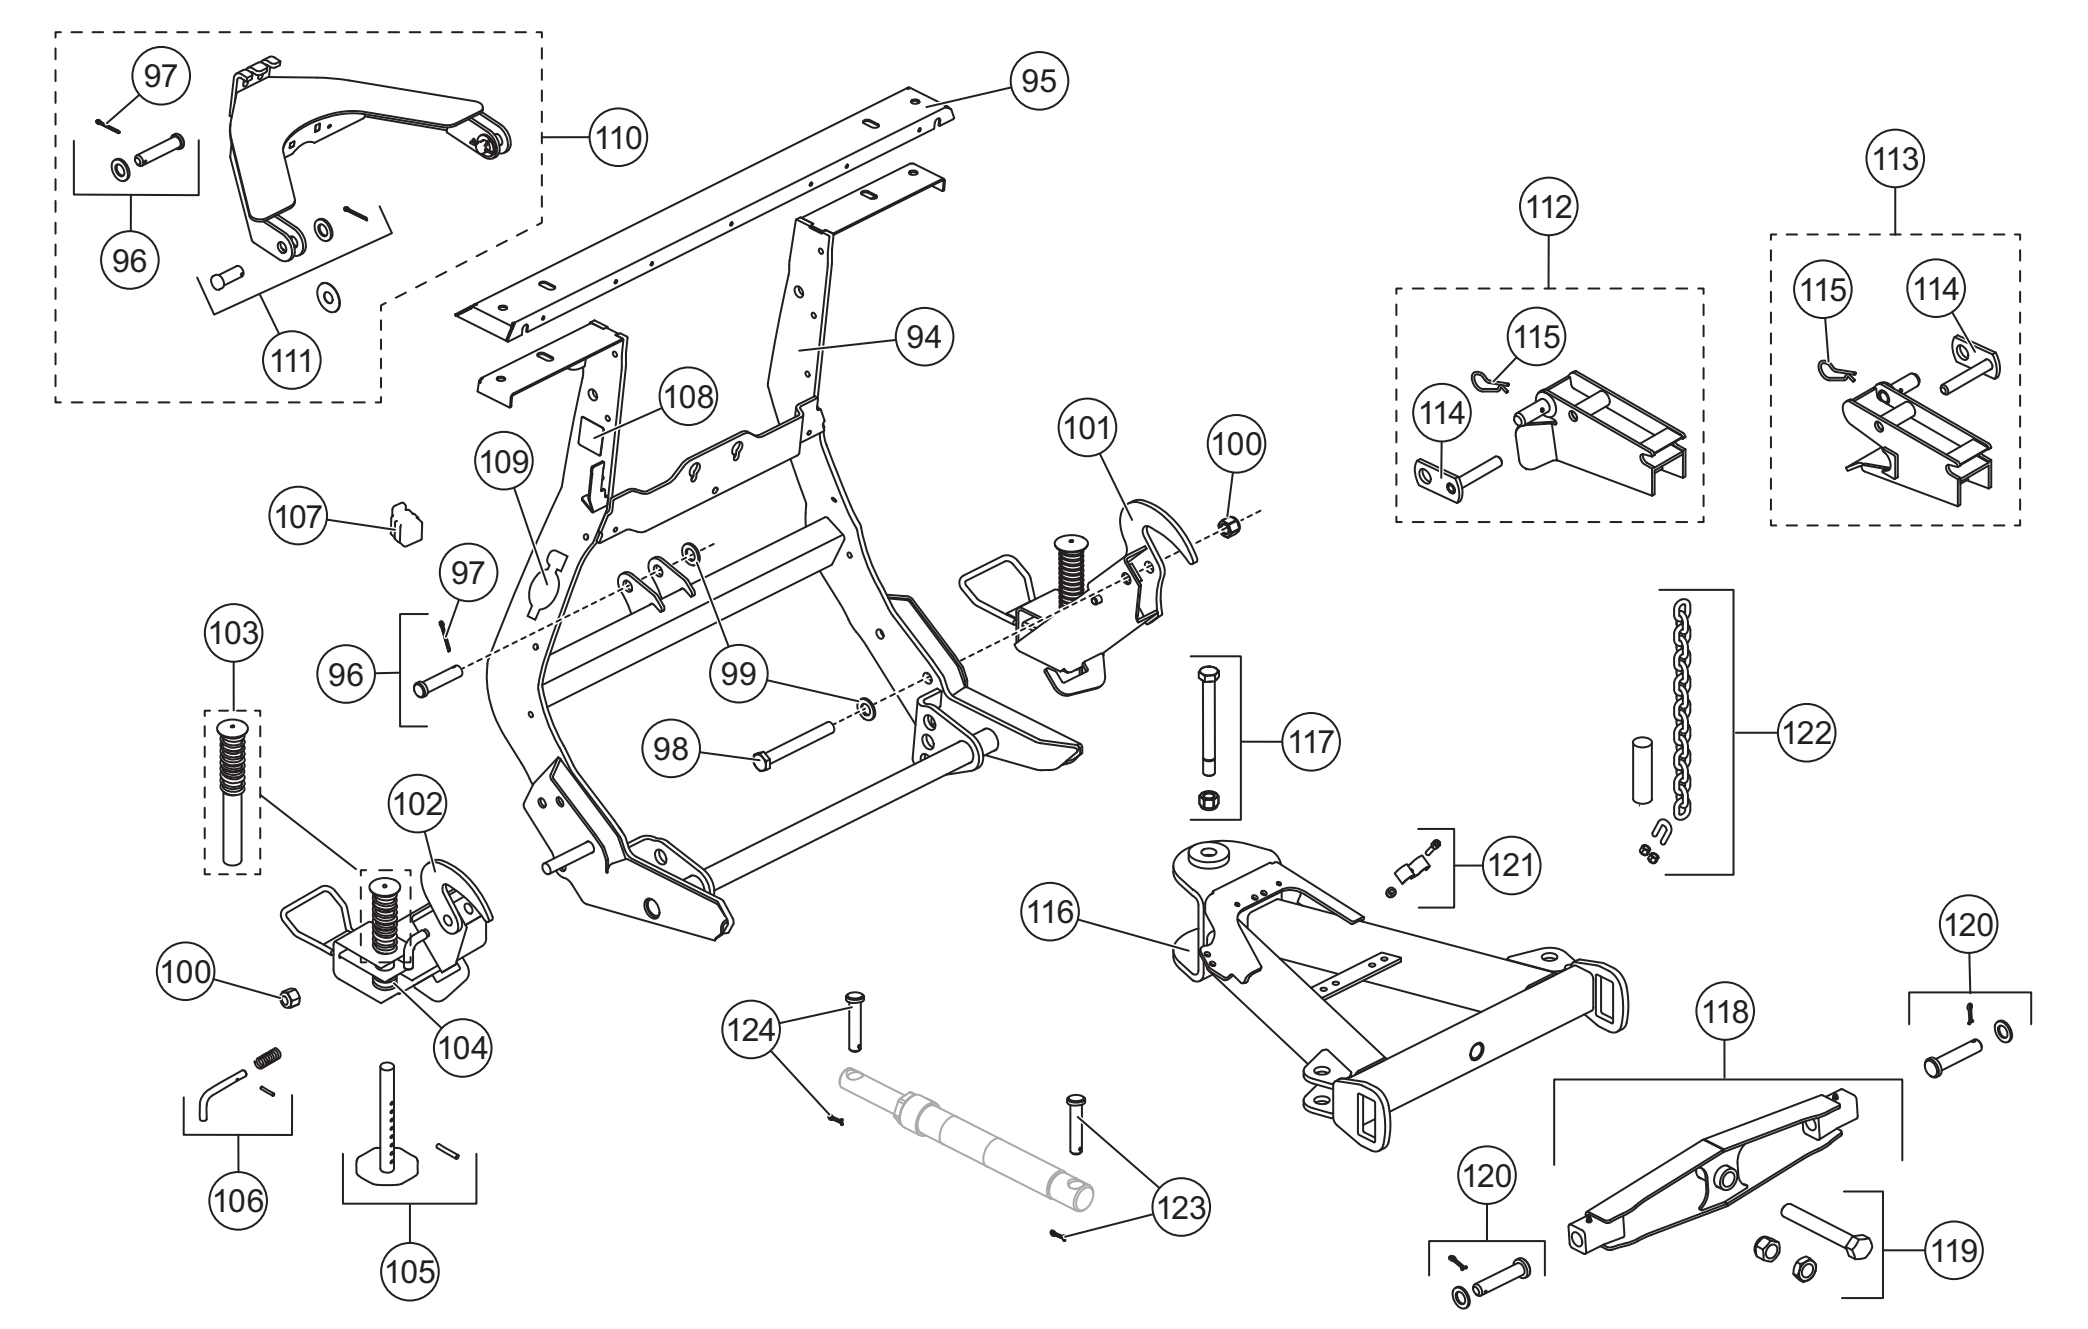

LIFT FRAME & A-FRAME

Item	Part	Description	Item	Part	Description
94	86790	Lift Frame Kit	110	43304	Lift Arm Kit
95	43302	Light Channel	111	43351	3/4 x 2 Clevis Pin Kit
96	68740	3/4 x 3-1/2 Clevis Pin Kit	112	76722	Receiver Kit - DS
97	91911K	5/32 x 1-1/2 Cotter Pin Kit (pkg of 4)	113	76718	Receiver Kit - PS
98	66451	3/4-10 x 6 Hex Cap Screw G5	114	42498	Receiver Pin
99	-	3/4 Flat Washer	115	91965K-1	5/32 Hairpin Cotter
100	-	3/4-10 Hex Locknut GB	116	50670	A-Frame Kit
101	72617	Stand Assembly - PS	117	50668	Pivot Bolt Kit
102	72618	Stand Assembly - DS	118	67842-1	Pivot Bar Kit
103	48523	Plunger w/Spring (item 104 not included)	119	67855	Pivot Bolt Kit
104	67636	Stand Lock Spring	120	49645	1 x 4-3/4 Clevis Pin Kit
105	67847	Stand Shoe Kit	121	49479-1	Hose Bracket Kit
106	67844	Stand Lock Pin Kit	122	49033	1/4 Grade 43 Chain Assembly
107	61246	Cable Boot	123	50672	1 x 4 Pin Kit, Base End
108	69689	Label - Logo, SECURITY GUARD™	124	50674	1 x 3-5/16 Pin Kit, Rod End
109	43358	Label - Logo, UltraMount 2			

G = Grade