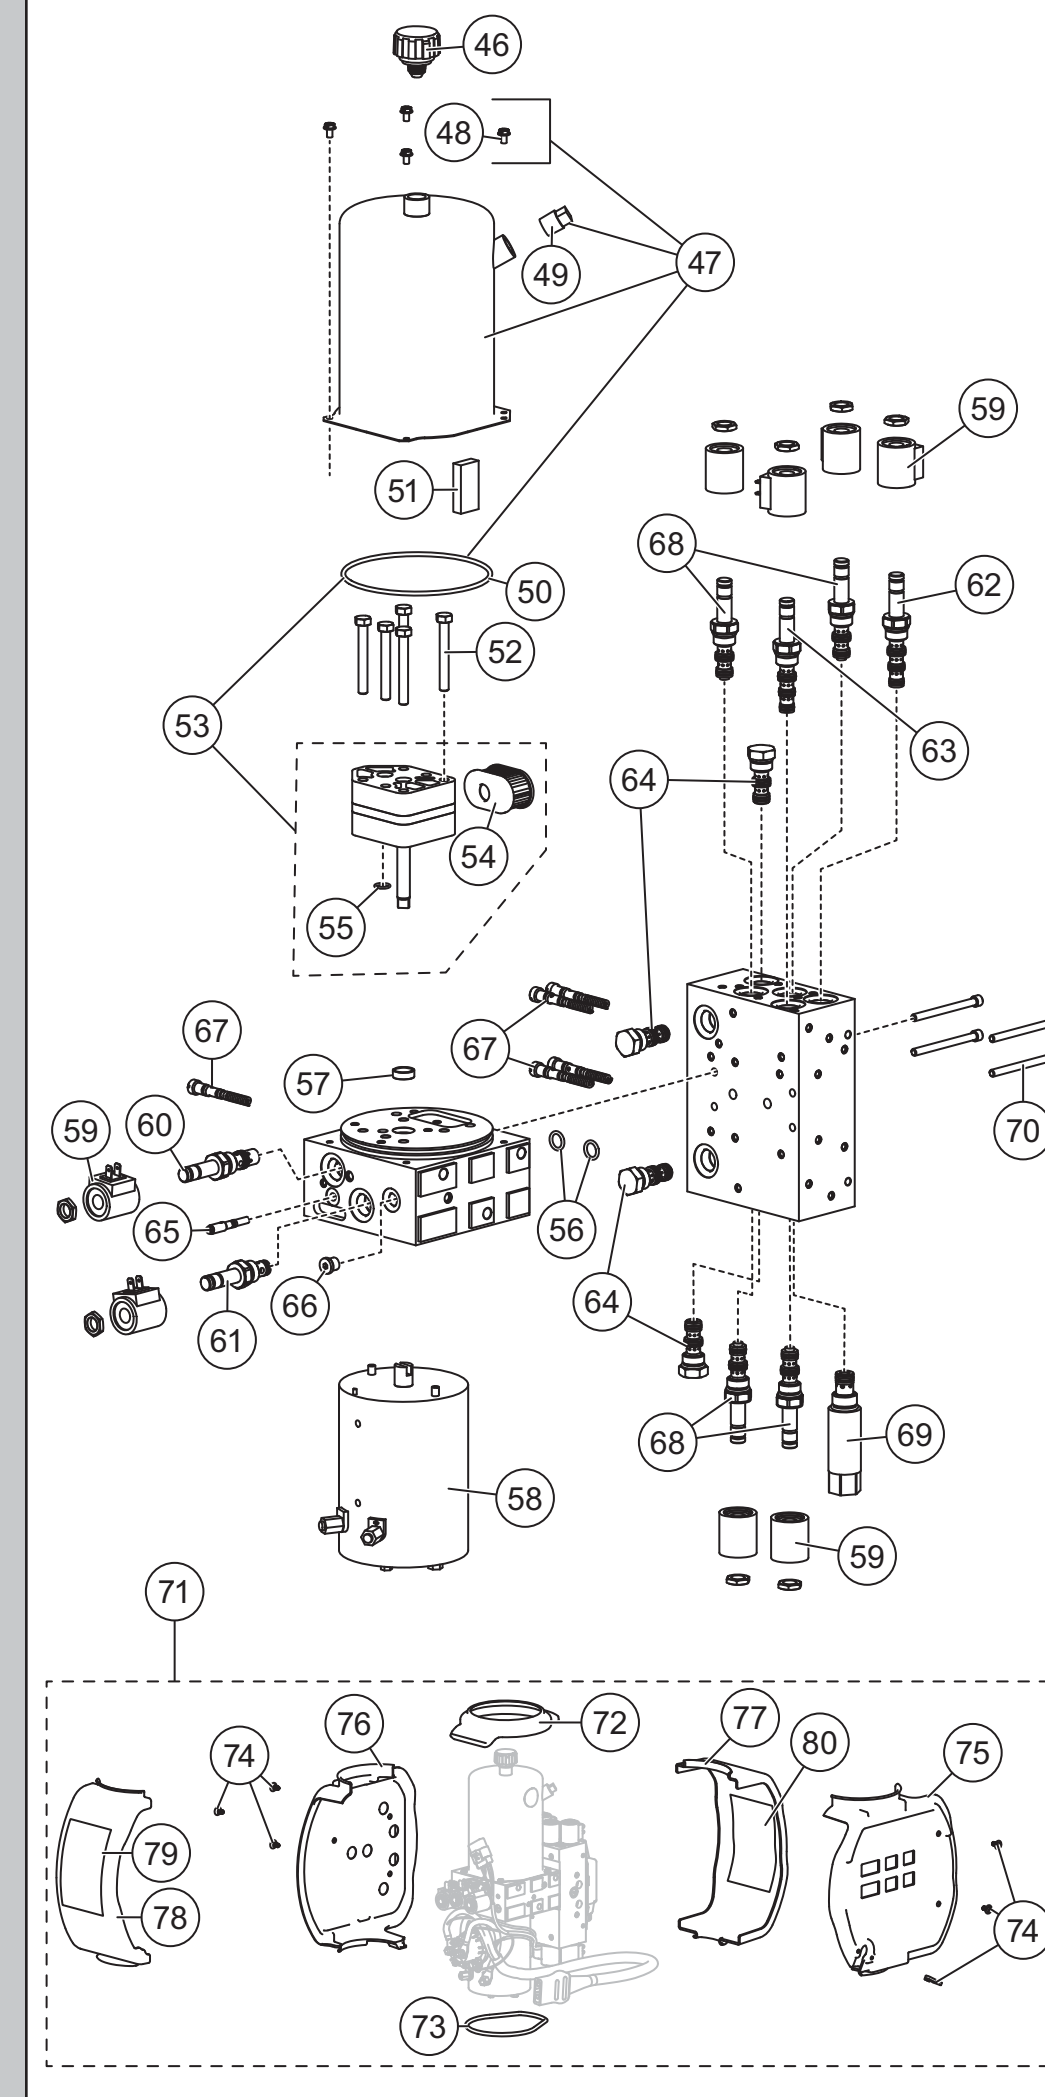

HYDRAULIC UNIT

Hydraulic Unit 49450 Hydraulic Unit Service Kit 48256*		
Item	Part	Description
46	21727-2K	Breather Pressure Control
47	44327-3	Reservoir Kit
48	66607	#10-24 x 5/16 Machine Screw
49	92079	Plug, Square 3/8 NPTF
50	66519	O-Ring -2-250
51	73897	Magnet
52	90080	5/16-18 x 2-1/2 Hex Cap Screw G5
53	44328-2	Pump Kit
54	56789-5	Suction Filter
55	56274	O-Ring -013
56	55587	O-Ring -112
57	66515	Pump Shaft Seal
58	21500-1	Motor Assembly, 4-1/2"
59	49230K-2	Coil w/Spade Terminals
60	44332	Valve - SVCV08-20 w/Nut
61	49227K-2	Valve - SV08-2004 w/Nut
62	49452	Valve - SV08-45 w/Nut
63	49456	Valve - SV08-41 w/Nut
64	49458	Valve - PC08-30 w/Nut
65	56662	Quill Assembly 5/16-24 Thread
	48517	Quill Assembly 1/2-20 Thread
66	44344	Plug, Hex Socket -4 M ORB
67	49138K-5	Relief Valve Kit (2 sets)
68	49228K-1	Cartridge 30 w/Jam Nut
69	49462	Crossover Relief Valve - 4000 psi
70	29081	1/4-20 x 3 Socket Cap Screw
71	49455	Cover Assembly
72	44352	Top Retainer Ring
73	44366	Bottom Retainer Ring
74	44326	1/4-20 x 1/2 6-Lobe Washer-Head Screw (pkg of 5)
75		Cover, Side 1
76		Cover, Side 2
77	44303	Cover, Side 3
78	44304	Cover, Side 4
79	44904	Label - Information (S1-S2)
80	44906	Label - Information (S5-S10)
ns	61536	Cable Tie - 14"
O-Ring Service Kits		
-	56657-6	O-Ring & Back-Up Kit**
-	49258-2	Seal Kit - SV08-2004, CV08-20, SF08-2015
-	49259-2	Seal Kit - SV08-30, 31, 33, 40, 41, 43, 45, SVCV08-20, PC08-30
-	49464	Seal Kit - Crossover Relief Valve

* Includes 49450 hydraulic unit, 49455 cover assembly & plow-side electrical components.
** Does not contain O-Rings for cartridge valves.
ns = not shown M = Male G = Grade