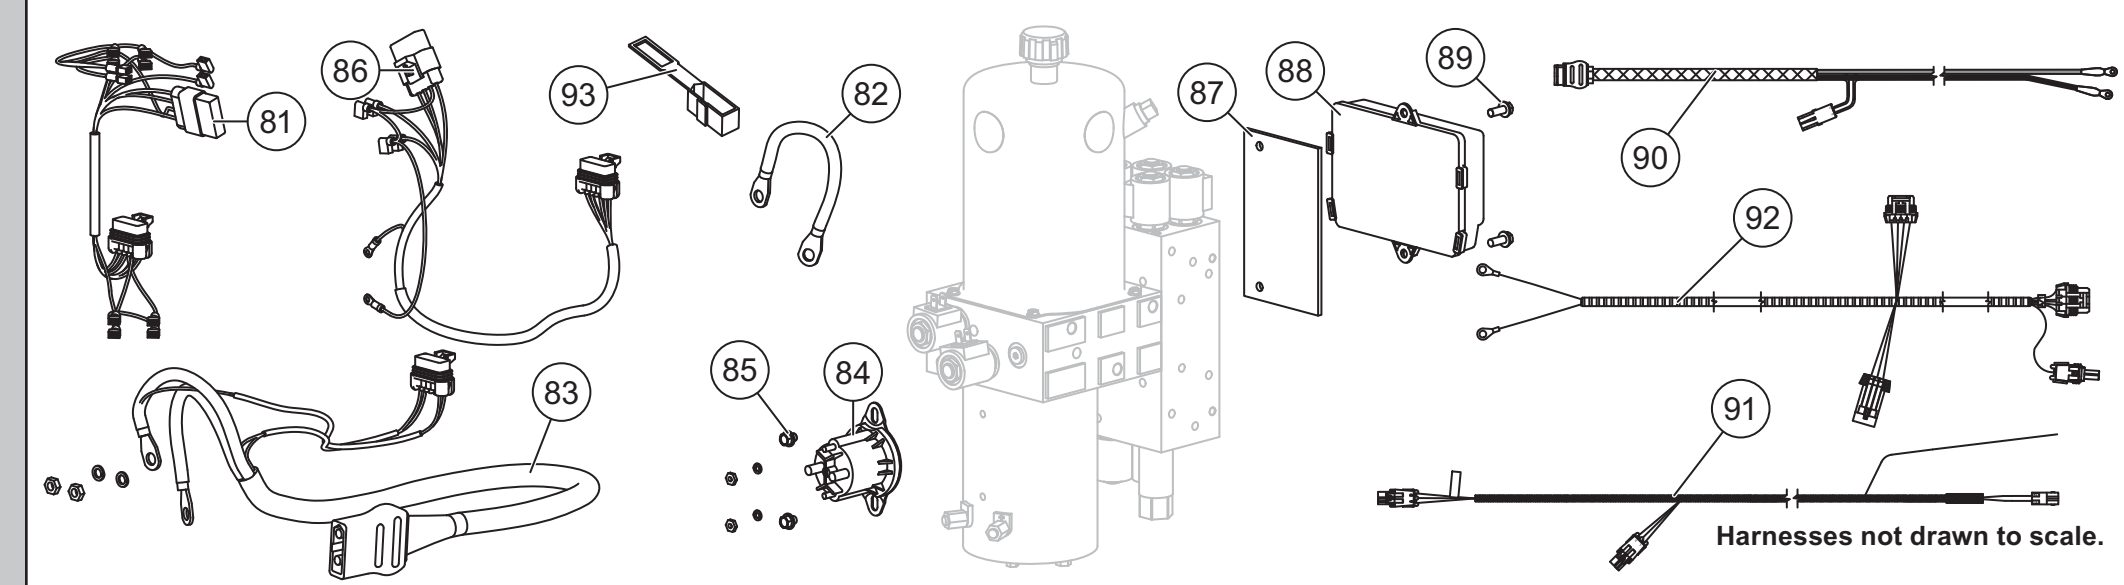

G = Grade

RAMS, HOSES & FITTINGS

Item	Part	Description	Item	Part	Description
33	49468	Hose, 3/8 x 78 w/F JIC Ends	41	64650	Split Bearing Kit 1-1/2
34	44351	Hose, 3/8 x 38 w/F JIC Ends	42	56537	Spacer
35	49469	Hose, 3/8 x 32 w/F JIC Ends	43	48985	Gland Nut Assembly
36	49467	Hose, 3/8 x 67 w/F JIC Ends	44	44346	Drain Cap -6 F JIC
37	56617	Hose, 1/4 x 16 w/F JIC Ends	45	49465	Orifice Kit
38	64212-1	Elbow, Extra Long 90° -6 M JIC/-6 M ORB	ns	56823	Hose Wrap, Polyethylene
39*	56615-1	Elbow 90° -6 M JIC/-6 M ORB	ns	98043	3/8-16 x 1 Button Cap Screw
40*	26694	Elbow 45° -6 M JIC/-6 M ORB			

* Also used for central hydraulics.
ns = not shown F = Female M = Male

ELECTRICAL COMPONENTS

Item	Part	Description	Item	Part	Description
81	29471	Harness Plow Control, 6-Solenoid	88	44354-3	Plow Module
82	29071	Cable Assembly 8"	89	44355	1/4-20 x 5/8 Hex Washer-Head Thread-Rolling Screw
83	42015	Snowplow Battery Cable	90	28587	Vehicle Control Harness
84	42902	Motor Relay Kit	91	72527	Vehicle Battery Cable
85	29099	1/4-20 x 1/4 Hex Washer-Head Thread-Rolling Screw	92	26498	Vehicle Control Harness - Central Hydraulics
86	29461-1	Harness Plow Control, 2-Solenoid	93	61548K	Plug Cover Kit
87	44308	Module Spacer	ns	56099	Dielectric Grease