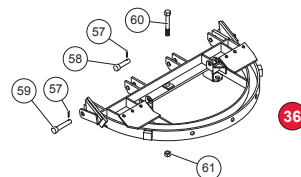

HEAVYWEIGHT

CUTTING EDGES

Blade		Material Thickness		
Size	Model	1/4"	3/8"	1/2"
6-1/2"	Sport Utility	49264	---	---
7-2"	LSX	---	63541	---
6-1/2"	Standard	---	49066	---
7"	Standard	---	49070	---
7-1/2"	Standard	---	49088	---
7-1/2"	Poly Standard	---	49312	---
7-1/2"	POLY PRO-PLOW	---	49312	49350
8"	POLY PRO-PLOW	---	49328	49351
7-1/2"	PRO-PLOW	---	49088	49346
8"	PRO-PLOW	---	49089	49347
8-1/2"	PRO-PLOW	---	49086	49348
9"	PRO-PLOW	---	49251	49349
8-1/2"	MVP with Carbide (Driver Side)	---	62649	---
8-1/2"	MVP with Carbide (Passenger Side)	---	63284	---
8-1/2"	MVP Kit with Carbide (Driver Side, Passenger Side, and Center Flap Kit)	---	63540	---
8-1/2"	MVP without Carbide (Either Side)	---	21608	28407
9-1/2"	MVP (Either Side)	---	---	63678
9-1/2"	MVP (Driver Side, Passenger Side, and Center Flap Kit)	---	---	66420
9"	HEAVYWEIGHT	---	---	58817
10"	HEAVYWEIGHT	---	---	58818