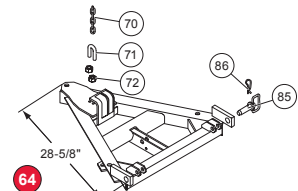

BLADES

STEEL

POLY

MVP®

Western Products

PO Box 245038 • Milwaukee, WI 53224-9538
Use only genuine WESTERN® replacement parts.

Printed in U.S.A.

UniMount SYSTEM

INTERACTIVE PARTS POSTER AVAILABLE AT WWW.WESTERNPLOWS.COM

QUADRANTS

SPORT UTILITY

LSX

STANDARD

STANDARD POLY

PRO-PLOW® 3-Spring

PRO-PLOW 4-Spring

HEAVYWEIGHT

CUTTING EDGES

Blade		Material Thickness		
Size	Model	1/4"	3/8"	1/2"
6-1/2"	Sport Utility	49264	---	---
7-2"	LSX	---	63541	---
6-1/2"	Standard	---	49066	---
7"	Standard	---	49070	---
7-1/2"	Standard	---	49088	---
7-1/2"	Poly Standard	---	49312	---
7-1/2"	POLY PRO-PLOW	---	49312	49350
8"	POLY PRO-PLOW	---	49328	49351
7-1/2"	PRO-PLOW	---	49088	49346
8"	PRO-PLOW	---	49089	49347
8-1/2"	PRO-PLOW	---	49086	49348
9"	PRO-PLOW	---	49251	49349
8-1/2"	MVP with Carbide (Driver Side)	---	62649	---
8-1/2"	MVP with Carbide (Passenger Side)	---	63284	---
8-1/2"	MVP Kit with Carbide (Driver Side, Passenger Side, and Center Flap Kit)	---	63540	---
8-1/2"	MVP without Carbide (Either Side)	---	21608	28407
9-1/2"	MVP (Either Side)	---	---	63678
9-1/2"	MVP (Driver Side, Passenger Side, and Center Flap Kit)	---	---	66420
9"	HEAVYWEIGHT	---	---	58817
10"	HEAVYWEIGHT	---	---	58818

A-FRAMES

SPORT UTILITY

LSX

STANDARD

PRO-PLOW 3-Spring

PRO-PLOW 4-Spring

HEAVYWEIGHT

MVP 8-1/2'

MVP 9-1/2'

COMMON MOUNT COMPONENTS

Lugs

Old-Style Link Arm

Link Arm

Dimension "A"	Part	Description
3.28	61432	Link Arm
4.56	61412	Link Arm
5.50	62184	Link Arm (9-1/2" MVP and HW)
6.13	64610	Link Arm (HW)

LIFT FRAME ASSEMBLIES

PARTS LIST