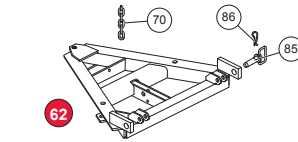

A-FRAMES

SPORT UTILITY