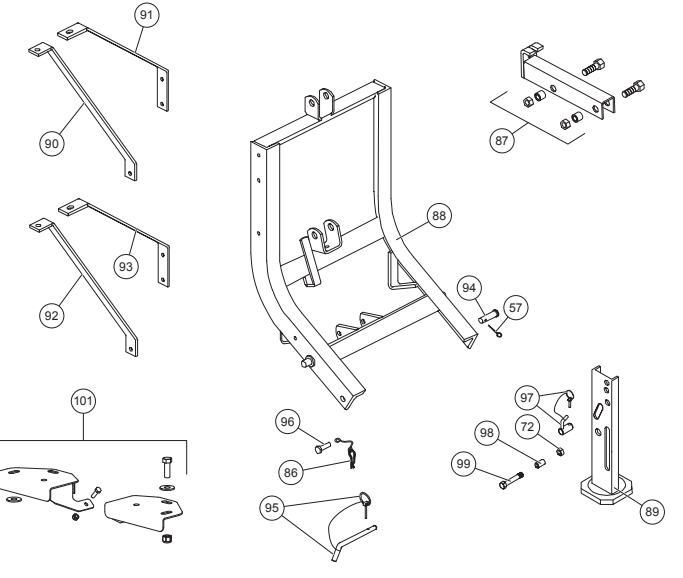

LIFT FRAME ASSEMBLIES

PARTS LIST