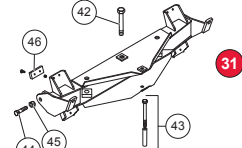

BLADES

STEEL

POLY

MVP®

Western Products

PO Box 245038 • Milwaukee, WI 53224-9538
Use only genuine WESTERN® replacement parts.

Printed in U.S.A.

UniMount SYSTEM

INTERACTIVE PARTS POSTER AVAILABLE AT WWW.WESTERNPLOWS.COM

QUADRANTS

SPORT UTILITY

LSX

STANDARD

STANDARD POLY

PRO-PLOW® 3-Spring

PRO-PLOW 4-Spring

HEAVYWEIGHT

CUTTING EDGES

Blade		Material Thickness		
Size	Model	1/4"	3/8"	1/2"
6-1/2"	Sport Utility	49264	---	---
7-2"	LSX	---	63541	---
6-1/2"	Standard	---	49066	---
7"	Standard	---	49070	---
7-1/2"	Standard	---	49088	---
7-1/2"	Poly Standard	---	49312	---
7-1/2"	POLY PRO-PLOW	---	49312	49350
8"	POLY PRO-PLOW	---	49328	49351
7-1/2"	PRO-PLOW	---	49088	49346
8"	PRO-PLOW	---	49089	49347
8-1/2"	PRO-PLOW	---	49086	49348
9"	PRO-PLOW	---	49251	49349
8-1/2"	MVP with Carbide (Driver Side)	---	62649	---
8-1/2"	MVP with Carbide (Passenger Side)	---	63284	---
8-1/2"	MVP Kit with Carbide (Driver Side, Passenger Side, and Center Flap Kit)	---	63540	---
8-1/2"	MVP without Carbide (Either Side)	---	21608	28407
9-1/2"	MVP (Either Side)	---	---	63678
9-1/2"	MVP (Driver Side, Passenger Side, and Center Flap Kit)	---	---	66420
9"	HEAVYWEIGHT	---	---	58817
10"	HEAVYWEIGHT	---	---	58818

A-FRAMES

SPORT UTILITY

LSX

STANDARD

PRO-PLOW 3-Spring

PRO-PLOW 4-Spring

HEAVYWEIGHT

MVP 8-1/2'

MVP 9-1/2'

COMMON MOUNT COMPONENTS

Lugs

Old-Style Link Arm

Link Arm

Dimension "A"	Part	Description
3.28	61432	Link Arm
4.56	61412	Link Arm
5.50	62184	Link Arm (9-1/2" MVP and HW)
6.13	64610	Link Arm (HW)

LIFT FRAME ASSEMBLIES

PARTS LIST