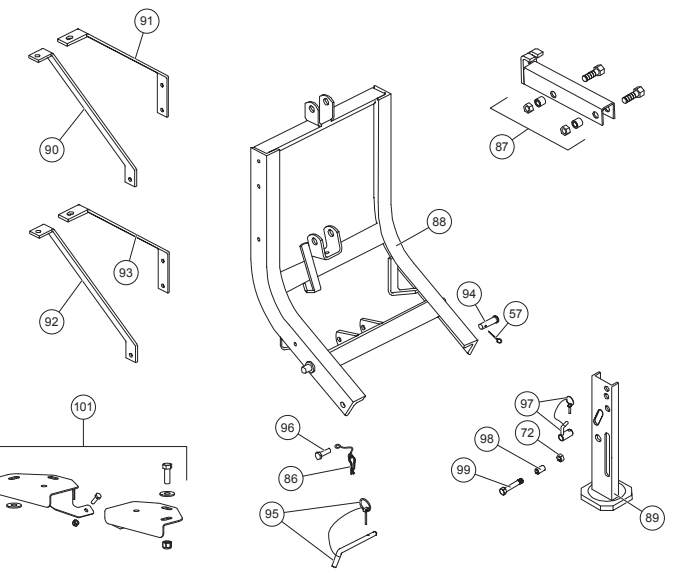

LIFT FRAME ASSEMBLIES

PARTS LIST