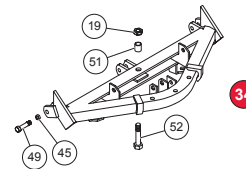

PRO-PLOW® 3-Spring