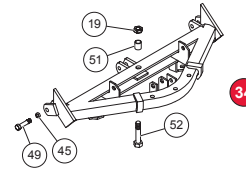

PRO-PLOW® 3-Spring