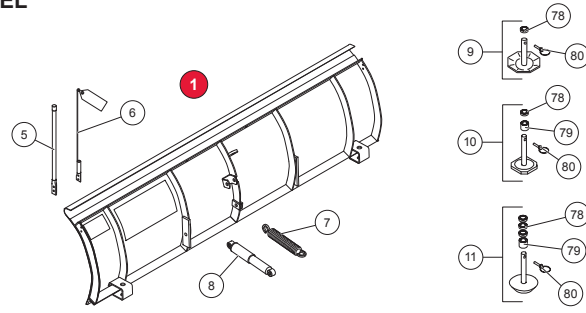

BLADES

STEEL