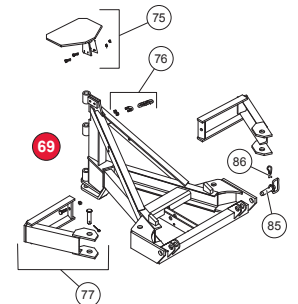

MVP 9-1/2'

COMMON MOUNT COMPONENTS

Lugs

Old-Style Link Arm

Link Arm

Dimension "A"	Part	Description
3.28	61432	Link Arm
4.56	61412	Link Arm
5.50	62184	Link Arm (9-1/2" MVP and HW)
6.13	64610	Link Arm (HW)