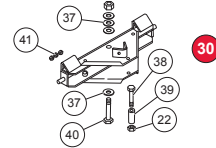

QUADRANTS

SPORT UTILITY