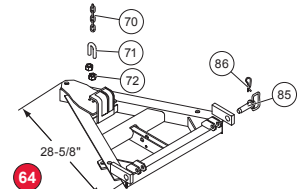

BLADES

STEEL

POLY

MVP®

Western Products

PO Box 245038 • Milwaukee, WI 53224-9538
Use only genuine WESTERN® replacement parts.

Printed in U.S.A.

UniMount SYSTEM

INTERACTIVE PARTS POSTER AVAILABLE AT WWW.WESTERNPLOWS.COM

QUADRANTS

SPORT UTILITY

LSX

STANDARD

STANDARD POLY

PRO-PLOW® 3-Spring

PRO-PLOW 4-Spring

HEAVYWEIGHT

CUTTING EDGES

Blade		Material Thickness		
Size	Model	1/4"	3/8"	1/2"
6-1/2"	Sport Utility	49264	---	---
7-2"	LSX	---	63541	---
6-1/2"	Standard	---	49066	---
7"	Standard	---	49070	---
7-1/2"	Standard	---	49088	---
7-1/2"	Poly Standard	---	49312	---
7-1/2"	POLY PRO-PLOW	---	49312	49350
8"	POLY PRO-PLOW	---	49328	49351
7-1/2"	PRO-PLOW	---	49088	49346
8"	PRO-PLOW	---	49089	49347
8-1/2"	PRO-PLOW	---	49086	49348
9"	PRO-PLOW	---	49251	49349
8-1/2"	MVP with Carbide (Driver Side)	---	62649	---
8-1/2"	MVP with Carbide (Passenger Side)	---	63284	---
8-1/2"	MVP Kit with Carbide (Driver Side, Passenger Side, and Center Flap Kit)	---	63540	---
8-1/2"	MVP without Carbide (Either Side)	---	21608	28407
9-1/2"	MVP (Either Side)	---	---	63678
9-1/2"	MVP (Driver Side, Passenger Side, and Center Flap Kit)	---	---	66420
9"	HEAVYWEIGHT	---	---	58817
10"	HEAVYWEIGHT	---	---	58818

A-FRAMES

SPORT UTILITY

LSX

STANDARD

PRO-PLOW 3-Spring

PRO-PLOW 4-Spring

HEAVYWEIGHT

MVP 8-1/2'

MVP 9-1/2'

COMMON MOUNT COMPONENTS

Lugs

Old-Style Link Arm

Link Arm

Dimension "A"	Part	Description
3.28	61432	Link Arm
4.56	61412	Link Arm
5.50	62184	Link Arm (9-1/2" MVP and HW)
6.13	64610	Link Arm (HW)

LIFT FRAME ASSEMBLIES

PARTS LIST