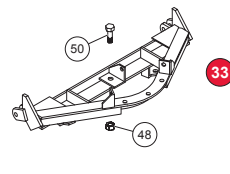

STANDARD POLY