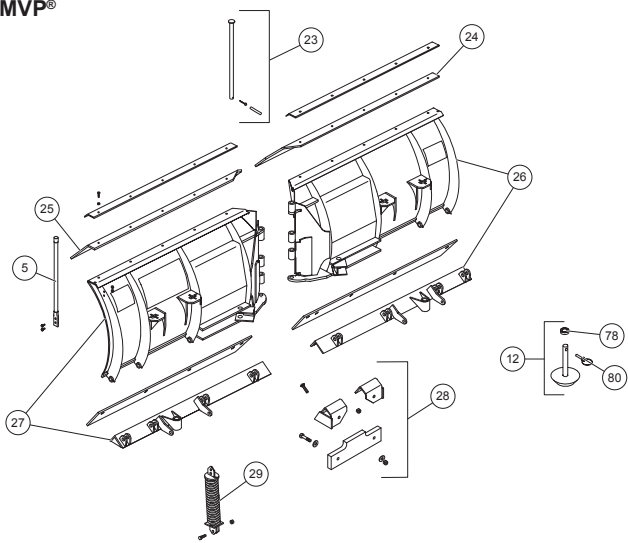

MVP®

Western Products

PO Box 245038 • Milwaukee, WI 53224-9538
Use only genuine WESTERN® replacement parts.

Printed in U.S.A.

UniMount SYSTEM

INTERACTIVE PARTS POSTER AVAILABLE AT WWW.WESTERNPLOWS.COM

QUADRANTS

SPORT UTILITY

LSX

STANDARD

STANDARD POLY

PRO-PLOW® 3-Spring

PRO-PLOW 4-Spring

HEAVYWEIGHT

CUTTING EDGES

Blade		Material Thickness		
Size	Model	1/4"	3/8"	1/2"
6-1/2"	Sport Utility	49264	---	---
7-2"	LSX	---	63541	---
6-1/2"	Standard	---	49066	---
7"	Standard	---	49070	---
7-1/2"	Standard	---	49088	---
7-1/2"	Poly Standard	---	49312	---
7-1/2"	POLY PRO-PLOW	---	49312	49350
8"	POLY PRO-PLOW	---	49328	49351
7-1/2"	PRO-PLOW	---	49088	49346
8"	PRO-PLOW	---	49089	49347
8-1/2"	PRO-PLOW	---	49086	49348
9"	PRO-PLOW	---	49251	49349
8-1/2"	MVP with Carbide (Driver Side)	---	62649	---
8-1/2"	MVP with Carbide (Passenger Side)	---	63284	---
8-1/2"	MVP Kit with Carbide (Driver Side, Passenger Side, and Center Flap Kit)	---	63540	---
8-1/2"	MVP without Carbide (Either Side)	---	21608	28407
9-1/2"	MVP (Either Side)	---	---	63678
9-1/2"	MVP (Driver Side, Passenger Side, and Center Flap Kit)	---	---	66420
9"	HEAVYWEIGHT	---	---	58817
10"	HEAVYWEIGHT	---	---	58818

A-FRAMES

SPORT UTILITY

LSX

STANDARD

PRO-PLOW 3-Spring

PRO-PLOW 4-Spring

HEAVYWEIGHT

MVP 8-1/2'

MVP 9-1/2'

COMMON MOUNT COMPONENTS

Lugs

Old-Style Link Arm

Link Arm

Dimension "A"	Part	Description
3.28	61432	Link Arm
4.56	61412	Link Arm
5.50	62184	Link Arm (9-1/2" MVP and HW)
6.13	64610	Link Arm (HW)