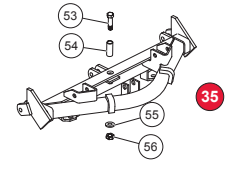

PRO-PLOW 4-Spring