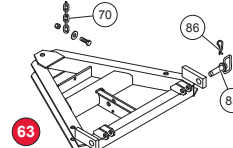

BLADES

STEEL

POLY

MVP®

Western Products

PO Box 245038 • Milwaukee, WI 53224-9538
Use only genuine WESTERN® replacement parts.

Printed in U.S.A.

UniMount SYSTEM

INTERACTIVE PARTS POSTER AVAILABLE AT WWW.WESTERNPLOWS.COM

QUADRANTS

SPORT UTILITY

LSX

STANDARD

STANDARD POLY

PRO-PLOW® 3-Spring

PRO-PLOW 4-Spring

HEAVYWEIGHT

CUTTING EDGES

Blade		Material Thickness		
Size	Model	1/4"	3/8"	1/2"
6-1/2"	Sport Utility	49264	---	---
7-2"	LSX	---	63541	---
6-1/2"	Standard	---	49066	---
7"	Standard	---	49070	---
7-1/2"	Standard	---	49088	---
7-1/2"	Poly Standard	---	49312	---
7-1/2"	POLY PRO-PLOW	---	49312	49350
8"	POLY PRO-PLOW	---	49328	49351
7-1/2"	PRO-PLOW	---	49088	49346
8"	PRO-PLOW	---	49089	49347
8-1/2"	PRO-PLOW	---	49086	49348
9"	PRO-PLOW	---	49251	49349
8-1/2"	MVP with Carbide (Driver Side)	---	62649	---
8-1/2"	MVP with Carbide (Passenger Side)	---	63284	---
8-1/2"	MVP Kit with Carbide (Driver Side, Passenger Side, and Center Flap Kit)	---	63540	---
8-1/2"	MVP without Carbide (Either Side)	---	21608	28407
9-1/2"	MVP (Either Side)	---	---	63678
9-1/2"	MVP (Driver Side, Passenger Side, and Center Flap Kit)	---	---	66420
9"	HEAVYWEIGHT	---	---	58817
10"	HEAVYWEIGHT	---	---	58818

A-FRAMES

SPORT UTILITY

LSX

STANDARD

PRO-PLOW 3-Spring

PRO-PLOW 4-Spring

HEAVYWEIGHT

MVP 8-1/2'

MVP 9-1/2'

COMMON MOUNT COMPONENTS

Lugs

Old-Style Link Arm

Link Arm

Dimension "A"	Part	Description
3.28	61432	Link Arm
4.56	61412	Link Arm
5.50	62184	Link Arm (9-1/2" MVP and HW)
6.13	64610	Link Arm (HW)

LIFT FRAME ASSEMBLIES

PARTS LIST