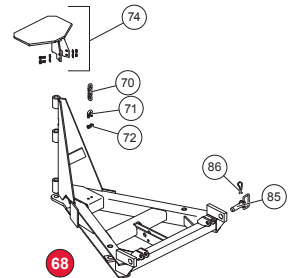

BLADES

STEEL

POLY

MVP®

Western Products

PO Box 245038 • Milwaukee, WI 53224-9538
Use only genuine WESTERN® replacement parts.

Printed in U.S.A.

UniMount SYSTEM

INTERACTIVE PARTS POSTER AVAILABLE AT WWW.WESTERNPLOWS.COM

QUADRANTS

SPORT UTILITY

LSX

STANDARD

STANDARD POLY

PRO-PLOW® 3-Spring

PRO-PLOW 4-Spring

HEAVYWEIGHT

CUTTING EDGES

Blade		Material Thickness		
Size	Model	1/4"	3/8"	1/2"
6-1/2"	Sport Utility	49264	---	---
7-2"	LSX	---	63541	---
6-1/2"	Standard	---	49066	---
7"	Standard	---	49070	---
7-1/2"	Standard	---	49088	---
7-1/2"	Poly Standard	---	49312	---
7-1/2"	POLY PRO-PLOW	---	49312	49350
8"	POLY PRO-PLOW	---	49328	49351
7-1/2"	PRO-PLOW	---	49088	49346
8"	PRO-PLOW	---	49089	49347
8-1/2"	PRO-PLOW	---	49086	49348
9"	PRO-PLOW	---	49251	49349
8-1/2"	MVP with Carbide (Driver Side)	---	62649	---
8-1/2"	MVP with Carbide (Passenger Side)	---	63284	---
8-1/2"	MVP Kit with Carbide (Driver Side, Passenger Side, and Center Flap Kit)	---	63540	---
8-1/2"	MVP without Carbide (Either Side)	---	21608	28407
9-1/2"	MVP (Either Side)	---	---	63678
9-1/2"	MVP (Driver Side, Passenger Side, and Center Flap Kit)	---	---	66420
9"	HEAVYWEIGHT	---	---	58817
10"	HEAVYWEIGHT	---	---	58818

A-FRAMES

SPORT UTILITY

LSX

STANDARD

PRO-PLOW 3-Spring

PRO-PLOW 4-Spring

HEAVYWEIGHT

MVP 8-1/2'

MVP 9-1/2'

COMMON MOUNT COMPONENTS

Lugs

Old-Style Link Arm

Link Arm

Dimension "A"	Part	Description
3.28	61432	Link Arm
4.56	61412	Link Arm
5.50	62184	Link Arm (9-1/2" MVP and HW)
6.13	64610	Link Arm (HW)

LIFT FRAME ASSEMBLIES

PARTS LIST