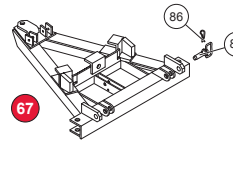

HEAVYWEIGHT