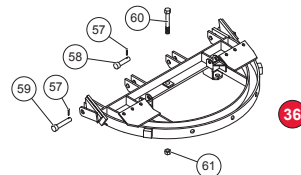

HEAVYWEIGHT

CUTTING EDGES

Blade		Material Thickness		
Size	Model	1/4"	3/8"	1/2"
6-1/2"	Sport Utility	49264	---	---
7-2"	LSX	---	63541	---
6-1/2"	Standard	---	49066	---
7"	Standard	---	49070	---
7-1/2"	Standard	---	49088	---
7-1/2"	Poly Standard	---	49312	---
7-1/2"	POLY PRO-PLOW	---	49312	49350
8"	POLY PRO-PLOW	---	49328	49351
7-1/2"	PRO-PLOW	---	49088	49346
8"	PRO-PLOW	---	49089	49347
8-1/2"	PRO-PLOW	---	49086	49348
9"	PRO-PLOW	---	49251	49349
8-1/2"	MVP with Carbide (Driver Side)	---	62649	---
8-1/2"	MVP with Carbide (Passenger Side)	---	63284	---
8-1/2"	MVP Kit with Carbide (Driver Side, Passenger Side, and Center Flap Kit)	---	63540	---
8-1/2"	MVP without Carbide (Either Side)	---	21608	28407
9-1/2"	MVP (Either Side)	---	---	63678
9-1/2"	MVP (Driver Side, Passenger Side, and Center Flap Kit)	---	---	66420
9"	HEAVYWEIGHT	---	---	58817
10"	HEAVYWEIGHT	---	---	58818