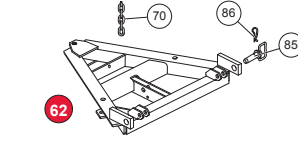

A-FRAMES

SPORT UTILITY