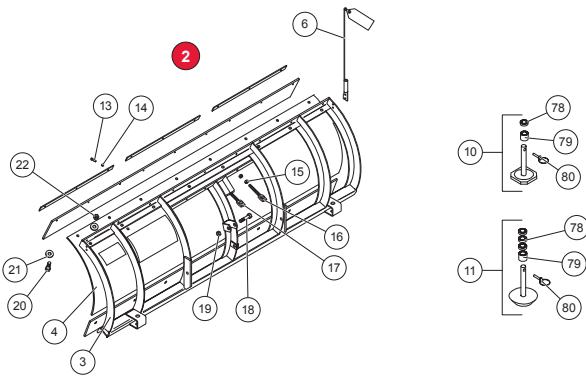

BLADES

STEEL

POLY

MVP®

Western Products

PO Box 245038 • Milwaukee, WI 53224-9538
Use only genuine WESTERN® replacement parts.

Printed in U.S.A.

UniMount SYSTEM

INTERACTIVE PARTS POSTER AVAILABLE AT WWW.WESTERNPLOWS.COM

QUADRANTS

SPORT UTILITY

LSX

STANDARD

STANDARD POLY

PRO-PLOW® 3-Spring

PRO-PLOW 4-Spring

HEAVYWEIGHT

CUTTING EDGES

Blade		Material Thickness		
Size	Model	1/4"	3/8"	1/2"
6-1/2"	Sport Utility	49264	---	---
7-2"	LSX	---	63541	---
6-1/2"	Standard	---	49066	---
7"	Standard	---	49070	---
7-1/2"	Standard	---	49088	---
7-1/2"	Poly Standard	---	49312	---
7-1/2"	POLY PRO-PLOW	---	49312	49350
8"	POLY PRO-PLOW	---	49328	49351
7-1/2"	PRO-PLOW	---	49088	49346
8"	PRO-PLOW	---	49089	49347
8-1/2"	PRO-PLOW	---	49086	49348
9"	PRO-PLOW	---	49251	49349
8-1/2"	MVP with Carbide (Driver Side)	---	62649	---
8-1/2"	MVP with Carbide (Passenger Side)	---	63284	---
8-1/2"	MVP Kit with Carbide (Driver Side, Passenger Side, and Center Flap Kit)	---	63540	---
8-1/2"	MVP without Carbide (Either Side)	---	21608	28407
9-1/2"	MVP (Either Side)	---	---	63678
9-1/2"	MVP (Driver Side, Passenger Side, and Center Flap Kit)	---	---	66420
9"	HEAVYWEIGHT	---	---	58817
10"	HEAVYWEIGHT	---	---	58818

A-FRAMES

SPORT UTILITY

LSX

STANDARD

PRO-PLOW 3-Spring

PRO-PLOW 4-Spring

HEAVYWEIGHT

MVP 8-1/2'

MVP 9-1/2'

COMMON MOUNT COMPONENTS

Lugs

Old-Style Link Arm

Link Arm

Dimension "A"	Part	Description
3.28	61432	Link Arm
4.56	61412	Link Arm
5.50	62184	Link Arm (9-1/2" MVP and HW)
6.13	64610	Link Arm (HW)

LIFT FRAME ASSEMBLIES

PARTS LIST