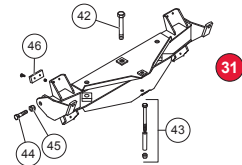

BLADES

STEEL

POLY

MVP®

Western Products

PO Box 245038 • Milwaukee, WI 53224-9538
Use only genuine WESTERN® replacement parts.

Printed in U.S.A.

UniMount SYSTEM

INTERACTIVE PARTS POSTER AVAILABLE AT WWW.WESTERNPLOWS.COM

QUADRANTS

SPORT UTILITY

LSX

STANDARD

STANDARD POLY

PRO-PLOW® 3-Spring

PRO-PLOW 4-Spring

HEAVYWEIGHT

CUTTING EDGES

Blade		Material Thickness		
Size	Model	1/4"	3/8"	1/2"
6-1/2"	Sport Utility	49264	---	---
7-2"	LSX	---	63541	---
6-1/2"	Standard	---	49066	---
7"	Standard	---	49070	---
7-1/2"	Standard	---	49088	---
7-1/2"	Poly Standard	---	49312	---
7-1/2"	POLY PRO-PLOW	---	49312	49350
8"	POLY PRO-PLOW	---	49328	49351
7-1/2"	PRO-PLOW	---	49088	49346
8"	PRO-PLOW	---	49089	49347
8-1/2"	PRO-PLOW	---	49086	49348
9"	PRO-PLOW	---	49251	49349
8-1/2"	MVP with Carbide (Driver Side)	---	62649	---
8-1/2"	MVP with Carbide (Passenger Side)	---	63284	---
8-1/2"	MVP Kit with Carbide (Driver Side, Passenger Side, and Center Flap Kit)	---	63540	---
8-1/2"	MVP without Carbide (Either Side)	---	21608	28407
9-1/2"	MVP (Either Side)	---	---	63678
9-1/2"	MVP (Driver Side, Passenger Side, and Center Flap Kit)	---	---	66420
9"	HEAVYWEIGHT	---	---	58817
10"	HEAVYWEIGHT	---	---	58818

A-FRAMES

SPORT UTILITY

LSX

STANDARD

PRO-PLOW 3-Spring

PRO-PLOW 4-Spring

HEAVYWEIGHT

MVP 8-1/2'

MVP 9-1/2'

COMMON MOUNT COMPONENTS

Lugs

Old-Style Link Arm

Link Arm

Dimension "A"	Part	Description
3.28	61432	Link Arm
4.56	61412	Link Arm
5.50	62184	Link Arm (9-1/2" MVP and HW)
6.13	64610	Link Arm (HW)

LIFT FRAME ASSEMBLIES

PARTS LIST