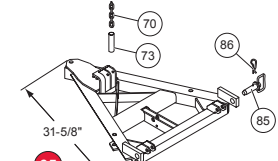

PRO-PLOW 3-Spring