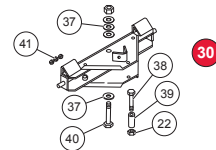

QUADRANTS

SPORT UTILITY