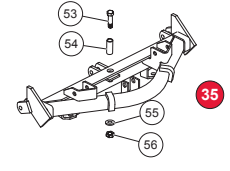

PRO-PLOW 4-Spring