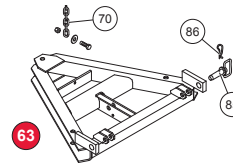

BLADES

STEEL

POLY

MVP®

Western Products

PO Box 245038 • Milwaukee, WI 53224-9538
Use only genuine WESTERN® replacement parts.

Printed in U.S.A.

UniMount SYSTEM

INTERACTIVE PARTS POSTER AVAILABLE AT WWW.WESTERNPLOWS.COM

QUADRANTS

SPORT UTILITY

LSX

STANDARD

STANDARD POLY

PRO-PLOW® 3-Spring

PRO-PLOW 4-Spring

HEAVYWEIGHT

CUTTING EDGES

Blade		Material Thickness		
Size	Model	1/4"	3/8"	1/2"
6-1/2"	Sport Utility	49264	---	---
7-2"	LSX	---	63541	---
6-1/2"	Standard	---	49066	---
7"	Standard	---	49070	---
7-1/2"	Standard	---	49088	---
7-1/2"	Poly Standard	---	49312	---
7-1/2"	POLY PRO-PLOW	---	49312	49350
8"	POLY PRO-PLOW	---	49328	49351
7-1/2"	PRO-PLOW	---	49088	49346
8"	PRO-PLOW	---	49089	49347
8-1/2"	PRO-PLOW	---	49086	49348
9"	PRO-PLOW	---	49251	49349
8-1/2"	MVP with Carbide (Driver Side)	---	62649	---
8-1/2"	MVP with Carbide (Passenger Side)	---	63284	---
8-1/2"	MVP Kit with Carbide (Driver Side, Passenger Side, and Center Flap Kit)	---	63540	---
8-1/2"	MVP without Carbide (Either Side)	---	21608	28407
9-1/2"	MVP (Either Side)	---	---	63678
9-1/2"	MVP (Driver Side, Passenger Side, and Center Flap Kit)	---	---	66420
9"	HEAVYWEIGHT	---	---	58817
10"	HEAVYWEIGHT	---	---	58818

A-FRAMES

SPORT UTILITY

LSX

STANDARD

PRO-PLOW 3-Spring

PRO-PLOW 4-Spring

HEAVYWEIGHT

MVP 8-1/2'

MVP 9-1/2'

COMMON MOUNT COMPONENTS

Lugs

Old-Style Link Arm

Link Arm

Dimension "A"	Part	Description
3.28	61432	Link Arm
4.56	61412	Link Arm
5.50	62184	Link Arm (9-1/2" MVP and HW)
6.13	64610	Link Arm (HW)

LIFT FRAME ASSEMBLIES

PARTS LIST