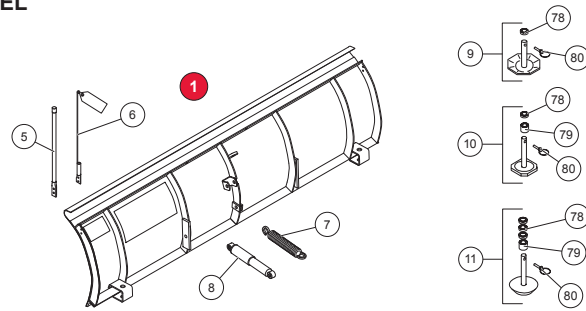

BLADES

STEEL