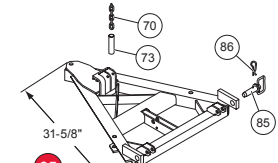

PRO-PLOW 3-Spring