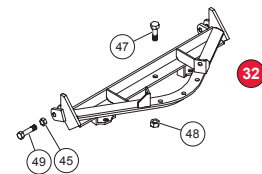

BLADES

STEEL

POLY

MVP®

Western Products

PO Box 245038 • Milwaukee, WI 53224-9538
Use only genuine WESTERN® replacement parts.

Printed in U.S.A.

UniMount SYSTEM

INTERACTIVE PARTS POSTER AVAILABLE AT WWW.WESTERNPLOWS.COM

QUADRANTS

SPORT UTILITY

LSX

STANDARD

STANDARD POLY

PRO-PLOW® 3-Spring

PRO-PLOW 4-Spring

HEAVYWEIGHT

CUTTING EDGES

Blade		Material Thickness		
Size	Model	1/4"	3/8"	1/2"
6-1/2"	Sport Utility	49264	---	---
7-2"	LSX	---	63541	---
6-1/2"	Standard	---	49066	---
7"	Standard	---	49070	---
7-1/2"	Standard	---	49088	---
7-1/2"	Poly Standard	---	49312	---
7-1/2"	POLY PRO-PLOW	---	49312	49350
8"	POLY PRO-PLOW	---	49328	49351
7-1/2"	PRO-PLOW	---	49088	49346
8"	PRO-PLOW	---	49089	49347
8-1/2"	PRO-PLOW	---	49086	49348
9"	PRO-PLOW	---	49251	49349
8-1/2"	MVP with Carbide (Driver Side)	---	62649	---
8-1/2"	MVP with Carbide (Passenger Side)	---	63284	---
8-1/2"	MVP Kit with Carbide (Driver Side, Passenger Side, and Center Flap Kit)	---	63540	---
8-1/2"	MVP without Carbide (Either Side)	---	21608	28407
9-1/2"	MVP (Either Side)	---	---	63678
9-1/2"	MVP (Driver Side, Passenger Side, and Center Flap Kit)	---	---	66420
9"	HEAVYWEIGHT	---	---	58817
10"	HEAVYWEIGHT	---	---	58818

A-FRAMES

SPORT UTILITY

LSX

STANDARD

PRO-PLOW 3-Spring

PRO-PLOW 4-Spring

HEAVYWEIGHT

MVP 8-1/2'

MVP 9-1/2'

COMMON MOUNT COMPONENTS

Lugs

Old-Style Link Arm

Link Arm

Dimension "A"	Part	Description
3.28	61432	Link Arm
4.56	61412	Link Arm
5.50	62184	Link Arm (9-1/2" MVP and HW)
6.13	64610	Link Arm (HW)

LIFT FRAME ASSEMBLIES

PARTS LIST