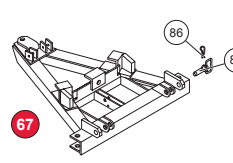

HEAVYWEIGHT