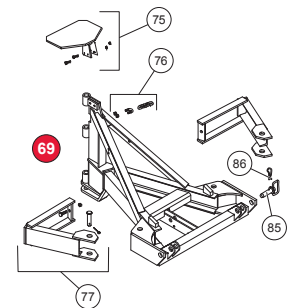

MVP 9-1/2'

COMMON MOUNT COMPONENTS

Lugs

Old-Style Link Arm

Link Arm

Dimension "A"	Part	Description
3.28	61432	Link Arm
4.56	61412	Link Arm
5.50	62184	Link Arm (9-1/2" MVP and HW)
6.13	64610	Link Arm (HW)