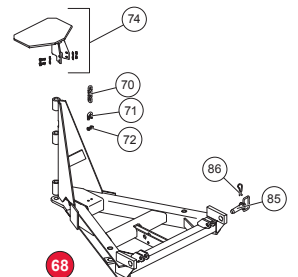

BLADES

STEEL

POLY

MVP®

Western Products

PO Box 245038 • Milwaukee, WI 53224-9538
Use only genuine WESTERN® replacement parts.

Printed in U.S.A.

UniMount SYSTEM

INTERACTIVE PARTS POSTER AVAILABLE AT WWW.WESTERNPLOWS.COM

QUADRANTS

SPORT UTILITY

LSX

STANDARD

STANDARD POLY

PRO-PLOW® 3-Spring

PRO-PLOW 4-Spring

HEAVYWEIGHT

CUTTING EDGES

Blade		Material Thickness		
Size	Model	1/4"	3/8"	1/2"
6-1/2"	Sport Utility	49264	---	---
7-2"	LSX	---	63541	---
6-1/2"	Standard	---	49066	---
7"	Standard	---	49070	---
7-1/2"	Standard	---	49088	---
7-1/2"	Poly Standard	---	49312	---
7-1/2"	POLY PRO-PLOW	---	49312	49350
8"	POLY PRO-PLOW	---	49328	49351
7-1/2"	PRO-PLOW	---	49088	49346
8"	PRO-PLOW	---	49089	49347
8-1/2"	PRO-PLOW	---	49086	49348
9"	PRO-PLOW	---	49251	49349
8-1/2"	MVP with Carbide (Driver Side)	---	62649	---
8-1/2"	MVP with Carbide (Passenger Side)	---	63284	---
8-1/2"	MVP Kit with Carbide (Driver Side, Passenger Side, and Center Flap Kit)	---	63540	---
8-1/2"	MVP without Carbide (Either Side)	---	21608	28407
9-1/2"	MVP (Either Side)	---	---	63678
9-1/2"	MVP (Driver Side, Passenger Side, and Center Flap Kit)	---	---	66420
9"	HEAVYWEIGHT	---	---	58817
10"	HEAVYWEIGHT	---	---	58818

A-FRAMES

SPORT UTILITY

LSX

STANDARD

PRO-PLOW 3-Spring

PRO-PLOW 4-Spring

HEAVYWEIGHT

MVP 8-1/2'

MVP 9-1/2'

COMMON MOUNT COMPONENTS

Lugs

Old-Style Link Arm

Link Arm

Dimension "A"	Part	Description
3.28	61432	Link Arm
4.56	61412	Link Arm
5.50	62184	Link Arm (9-1/2" MVP and HW)
6.13	64610	Link Arm (HW)

LIFT FRAME ASSEMBLIES

PARTS LIST