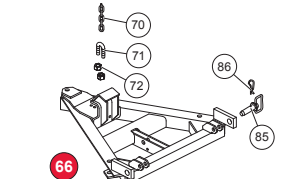

PRO-PLOW 4-Spring