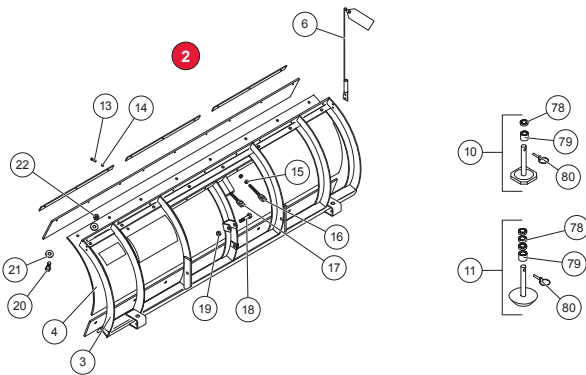

BLADES

STEEL

POLY

MVP®

Western Products

PO Box 245038 • Milwaukee, WI 53224-9538
Use only genuine WESTERN® replacement parts.

Printed in U.S.A.

UniMount SYSTEM

INTERACTIVE PARTS POSTER AVAILABLE AT WWW.WESTERNPLOWS.COM

QUADRANTS

SPORT UTILITY

LSX

STANDARD

STANDARD POLY

PRO-PLOW® 3-Spring

PRO-PLOW 4-Spring

HEAVYWEIGHT

CUTTING EDGES

Blade		Material Thickness		
Size	Model	1/4"	3/8"	1/2"
6-1/2"	Sport Utility	49264	---	---
7-2"	LSX	---	63541	---
6-1/2"	Standard	---	49066	---
7"	Standard	---	49070	---
7-1/2"	Standard	---	49088	---
7-1/2"	Poly Standard	---	49312	---
7-1/2"	POLY PRO-PLOW	---	49312	49350
8"	POLY PRO-PLOW	---	49328	49351
7-1/2"	PRO-PLOW	---	49088	49346
8"	PRO-PLOW	---	49089	49347
8-1/2"	PRO-PLOW	---	49086	49348
9"	PRO-PLOW	---	49251	49349
8-1/2"	MVP with Carbide (Driver Side)	---	62649	---
8-1/2"	MVP with Carbide (Passenger Side)	---	63284	---
8-1/2"	MVP Kit with Carbide (Driver Side, Passenger Side, and Center Flap Kit)	---	63540	---
8-1/2"	MVP without Carbide (Either Side)	---	21608	28407
9-1/2"	MVP (Either Side)	---	---	63678
9-1/2"	MVP (Driver Side, Passenger Side, and Center Flap Kit)	---	---	66420
9"	HEAVYWEIGHT	---	---	58817
10"	HEAVYWEIGHT	---	---	58818

A-FRAMES

SPORT UTILITY

LSX

STANDARD

PRO-PLOW 3-Spring

PRO-PLOW 4-Spring

HEAVYWEIGHT

MVP 8-1/2'

MVP 9-1/2'

COMMON MOUNT COMPONENTS

Lugs

Old-Style Link Arm

Link Arm

Dimension "A"	Part	Description
3.28	61432	Link Arm
4.56	61412	Link Arm
5.50	62184	Link Arm (9-1/2" MVP and HW)
6.13	64610	Link Arm (HW)

LIFT FRAME ASSEMBLIES

PARTS LIST