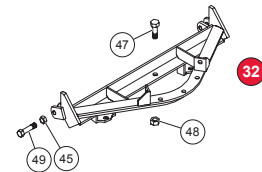

BLADES

STEEL

POLY

MVP®

Western Products

PO Box 245038 • Milwaukee, WI 53224-9538
Use only genuine WESTERN® replacement parts.

Printed in U.S.A.

UniMount SYSTEM

INTERACTIVE PARTS POSTER AVAILABLE AT WWW.WESTERNPLOWS.COM

QUADRANTS

SPORT UTILITY

LSX

STANDARD

STANDARD POLY

PRO-PLOW® 3-Spring

PRO-PLOW 4-Spring

HEAVYWEIGHT

CUTTING EDGES

Blade		Material Thickness		
Size	Model	1/4"	3/8"	1/2"
6-1/2"	Sport Utility	49264	---	---
7-2"	LSX	---	63541	---
6-1/2"	Standard	---	49066	---
7"	Standard	---	49070	---
7-1/2"	Standard	---	49088	---
7-1/2"	Poly Standard	---	49312	---
7-1/2"	POLY PRO-PLOW	---	49312	49350
8"	POLY PRO-PLOW	---	49328	49351
7-1/2"	PRO-PLOW	---	49088	49346
8"	PRO-PLOW	---	49089	49347
8-1/2"	PRO-PLOW	---	49086	49348
9"	PRO-PLOW	---	49251	49349
8-1/2"	MVP with Carbide (Driver Side)	---	62649	---
8-1/2"	MVP with Carbide (Passenger Side)	---	63284	---
8-1/2"	MVP Kit with Carbide (Driver Side, Passenger Side, and Center Flap Kit)	---	63540	---
8-1/2"	MVP without Carbide (Either Side)	---	21608	28407
9-1/2"	MVP (Either Side)	---	---	63678
9-1/2"	MVP (Driver Side, Passenger Side, and Center Flap Kit)	---	---	66420
9"	HEAVYWEIGHT	---	---	58817
10"	HEAVYWEIGHT	---	---	58818

A-FRAMES

SPORT UTILITY

LSX

STANDARD

PRO-PLOW 3-Spring

PRO-PLOW 4-Spring

HEAVYWEIGHT

MVP 8-1/2'

MVP 9-1/2'

COMMON MOUNT COMPONENTS

Lugs

Old-Style Link Arm

Link Arm

Dimension "A"	Part	Description
3.28	61432	Link Arm
4.56	61412	Link Arm
5.50	62184	Link Arm (9-1/2" MVP and HW)
6.13	64610	Link Arm (HW)

LIFT FRAME ASSEMBLIES

PARTS LIST