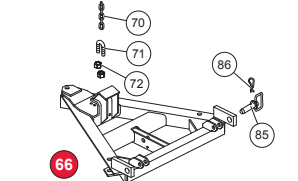

PRO-PLOW 4-Spring