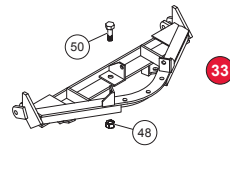

STANDARD POLY