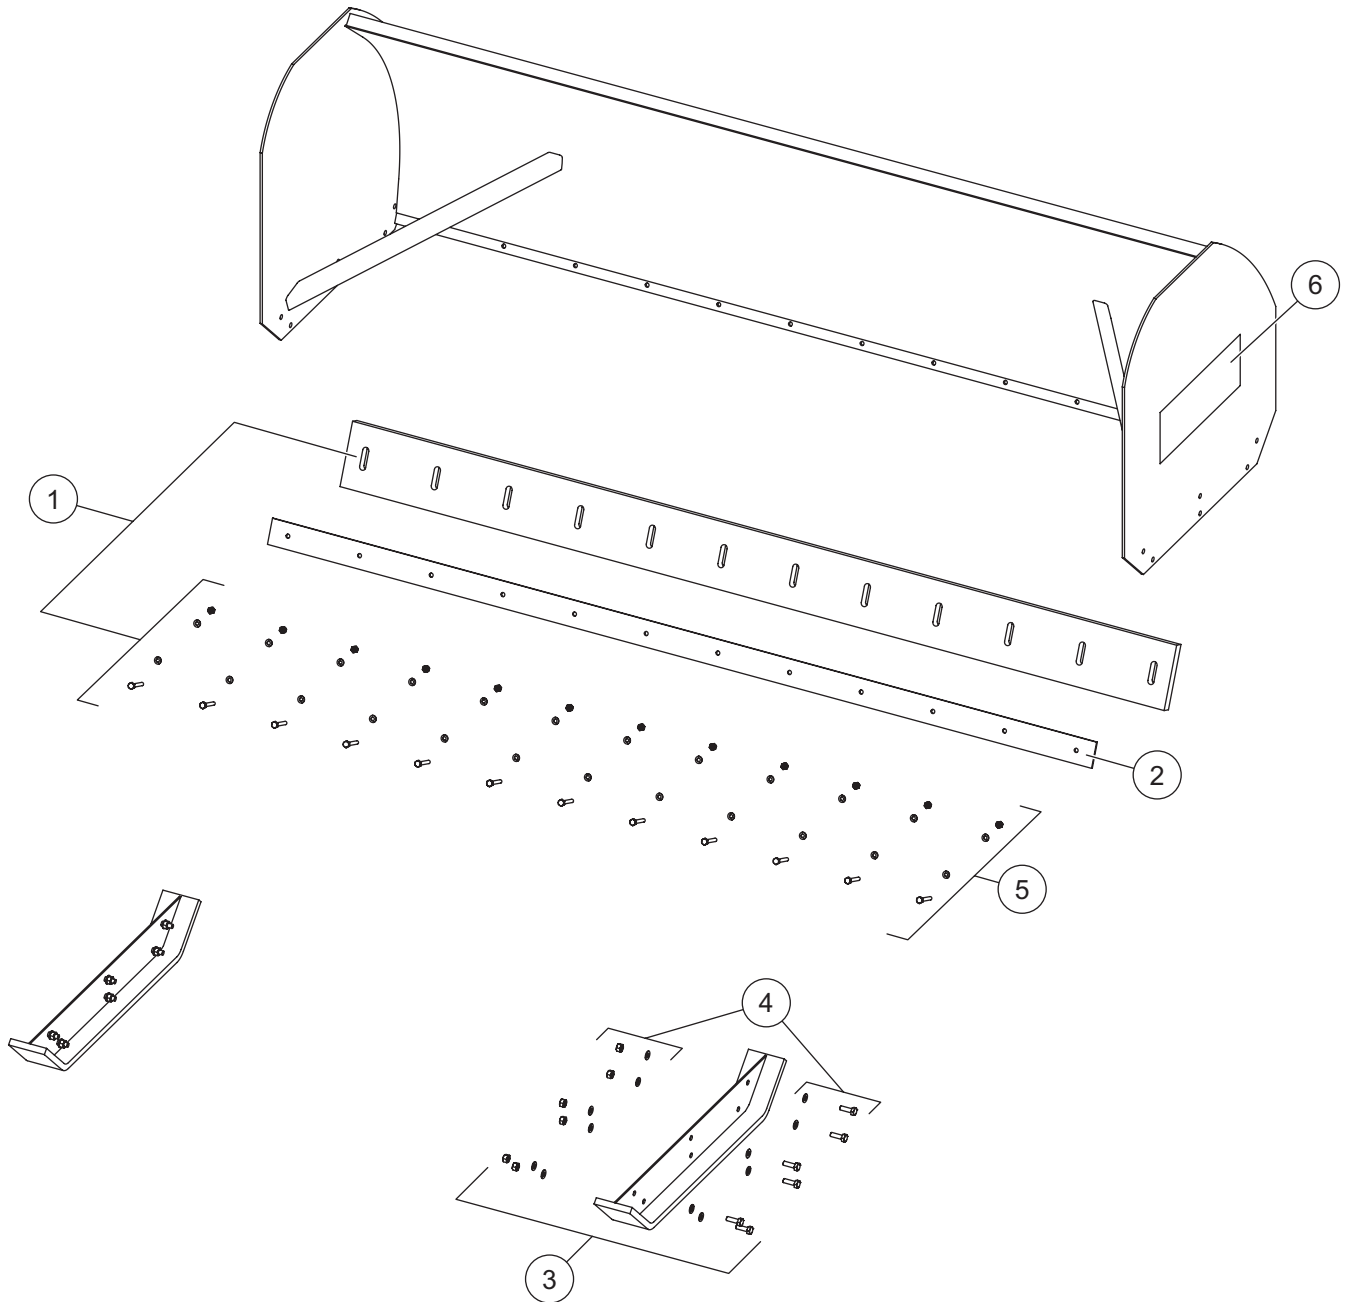

PILE DRIVER™

PILE DRIVER™ Snowplow

**12' – 69970; 14' – 69975; 16' – 69980;
Box Plow for Wheeled Loaders**

Parts List

PILE DRIVER™ BLADES 69970, 69975, 69980

Blade Components

Western Products
PO Box 245038
Milwaukee, WI 53224-9538
www.westernplows.com