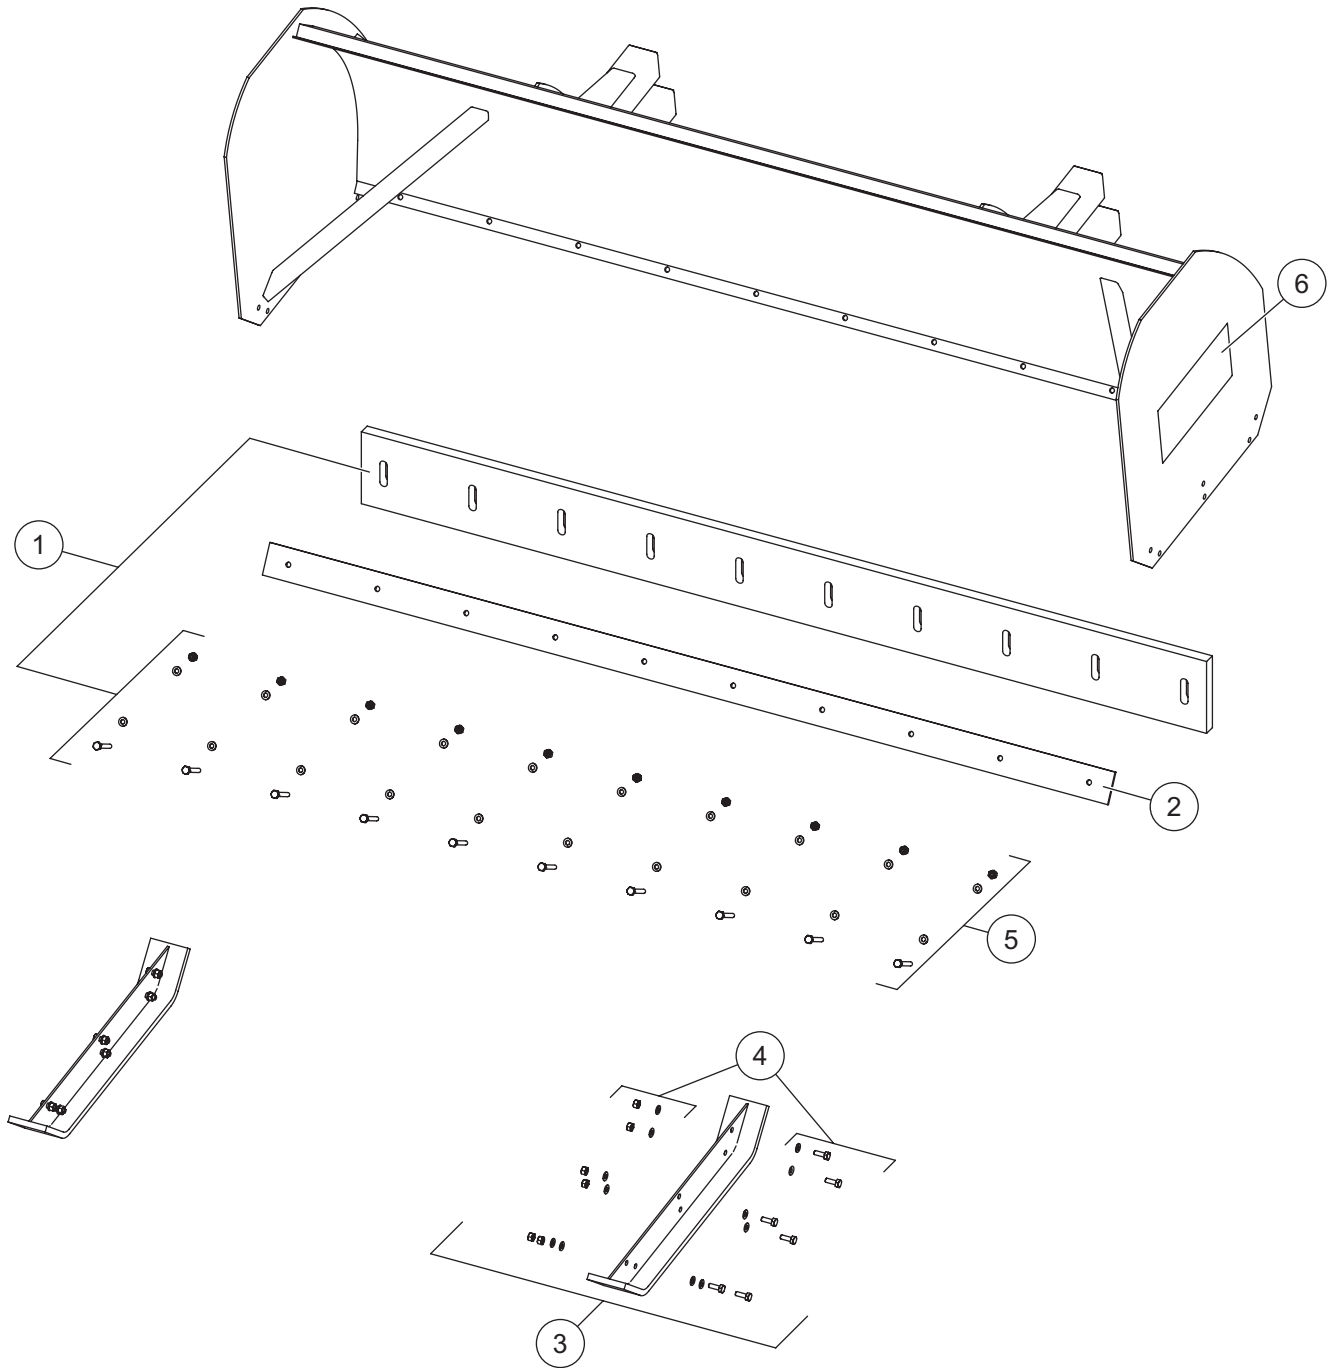

PILE DRIVER™

PILE DRIVER™ Snowplow

**10' – 69960; 12' – 69965;
Box Plow for Backhoe Loaders**

Parts List

PILE DRIVER™ BLADES 69960, 69965

Blade Components

PILE DRIVER™ BLADES 69960, 69965

69960/69965 Blade Components							
Item	Part	Qty	Description	Item	Part	Qty	Description
1	72056	1	10' Rubber Cutting Edge Kit (incl. item 5)	ns*	69956	1	Label, PILE DRIVER – 10' Blade Front
	72057	1	12' Rubber Cutting Edge Kit (incl. item 5)	ns*	69971	1	Label, PILE DRIVER – 12' Blade Front
2	72066	1	10' Bolting Bar	ns*	72049	2	Wear Shoe Kit – Super Duty (incl. item 4)
	72067	1	12' Bolting Bar				
3	72047	2	Wear Shoe Kit – Standard (incl. item 4)	ns*	72052	2	Wear Shoe Kit – Self Leveling, Standard (incl. item 4)
4	72063	2	Wear Shoe Hardware Kit	ns*	72054	2	Wear Shoe Kit – Self Leveling, Super Duty (incl. item 4)
5	72064	1	Cutting Edge Hardware Kit				
6	69951	2	Label, PILE DRIVER	ns*	72069	1	Level Gauge
ns	72042	1	Binder Kit				
Item 4				72063 Wear Shoe Hardware Kit			
		6	5/8-11 x 2 Hex Cap Screw G5			12	5/8 Flat Washer
		6	5/8-11 Hex Locknut GB				
Item 5				72064 Cutting Edge Hardware Kit			
		16†	1/2-13 x 3-1/2 Hex Cap Screw G5			32†	1/2 Flat Washer
		16†	1/2-13 Hex Locknut GB				
				72042 Binder Kit			
ns		2	3/8 x 60 P70 Transport Chain	ns		1	3/8 Heavy Duty Ratchet Binder
ns		2	5/16 Grab Hook	ns		2	3/8 Clevis Attachments
		ns = not shown				* = Accessory Only	
						G = Grade	

† Not all fasteners used for all blade sizes.

Western Products
PO Box 245038
Milwaukee, WI 53224-9538
www.westernplows.com

 A DIVISION OF DOUGLAS DYNAMICS, LLC

Copyright © 2013 Douglas Dynamics, LLC. All rights reserved. This material may not be reproduced or copied, in whole or in part, in any printed, mechanical, electronic, film or other distribution and storage media, without the written consent of Western Products. Authorization to photocopy items for internal or personal use by Western Products outlets or snowplow owner is granted.