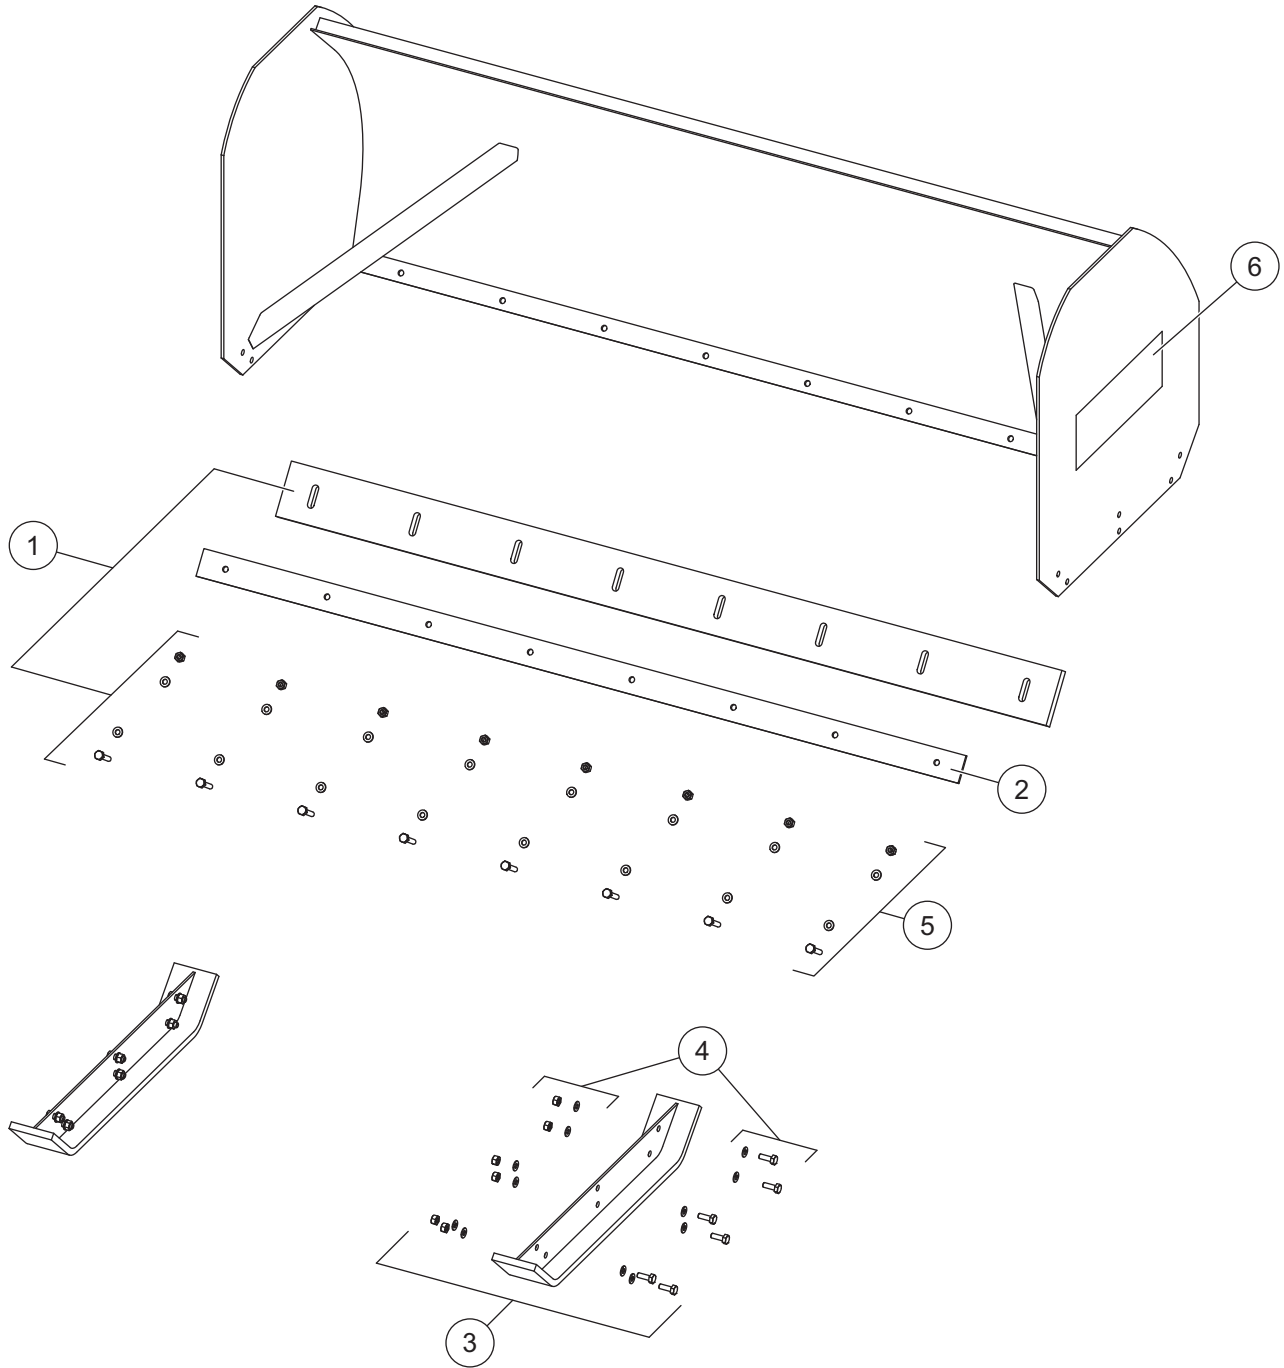

PILE DRIVER™

PILE DRIVER™ Snowplow

**8' – 69950; 10' – 69955;
Box Plow for Skid-Steer Loaders**

Parts List

PILE DRIVER™ BLADES 69950, 69955

Blade Components

PILE DRIVER™ BLADES 69950, 69955

69950/69955 Blade Components							
Item	Part	Qty	Description	Item	Part	Qty	Description
1	72061	1	8' Rubber Cutting Edge Kit (incl. item 5)	ns*	69952	1	Label, PILE DRIVER – 8' Blade Front
	72062	1	10' Rubber Cutting Edge Kit (incl. item 5)	ns*	69956	1	Label, PILE DRIVER – 10' Blade Front
2	72072	1	8' Bolting Bar	ns*	72049	2	Wear Shoe Kit – Super Duty (incl. item 4)
	72073	1	10' Bolting Bar	ns*	72052	2	Wear Shoe Kit – Self Leveling, Standard (incl. item 4)
3	72047	2	Wear Shoe Kit – Standard (incl. item 4)	ns*	72054	2	Wear Shoe Kit – Self Leveling, Super Duty (incl. item 4)
4	72063	2	Wear Shoe Hardware Kit	ns*	72069	1	Level Gauge
5	72074	1	Cutting Edge Hardware Kit				
6	69951	2	Label, PILE DRIVER				
Item 4				72063 Wear Shoe Hardware Kit			
		6	5/8-11 x 2 Hex Cap Screw G5			12	5/8 Flat Washer
		6	5/8-11 Hex Locknut GB				
Item 5				72074 Cutting Edge Hardware Kit			
		10†	1/2-13 x 2-1/2 Hex Cap Screw G5			20†	1/2 Flat Washer
		10†	1/2-13 Hex Locknut GB				
		ns = not shown				* = Accessory Only	
						G = Grade	

† Not all fasteners used for all blade sizes.

Western Products
PO Box 245038
Milwaukee, WI 53224-9538
www.westernplows.com

 A DIVISION OF DOUGLAS DYNAMICS, LLC

Copyright © 2013 Douglas Dynamics, LLC. All rights reserved. This material may not be reproduced or copied, in whole or in part, in any printed, mechanical, electronic, film or other distribution and storage media, without the written consent of Western Products. Authorization to photocopy items for internal or personal use by Western Products outlets or snowplow owner is granted.