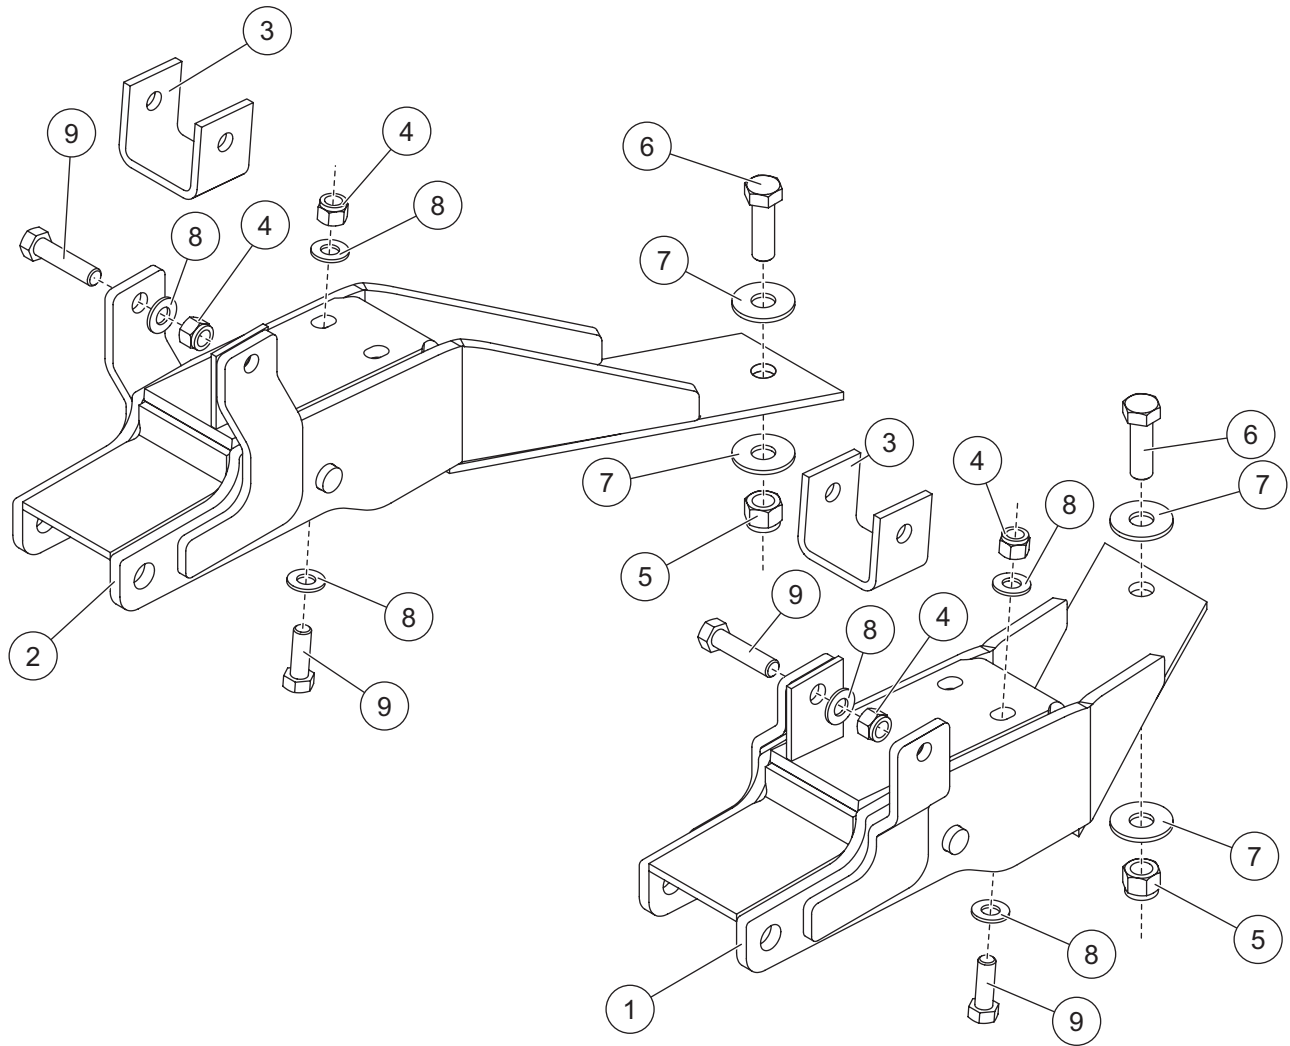

MOUNT KIT

Chevy/GMC 1500HD/2500/3500 4X4 1999 - 10

Chevy/GMC Suburban 2500/Yukon XL 2500 2000- ___

67981-2

April 15, 2014
Lit. No. 40775, Rev. 03

PARTS LIST

67981-2 Mount Kit							
Item	Part	Qty	Description	Item	Part	Qty	Description
1	64142	1	Mount, DS	3	63424	2	Spacer
2	64143	1	Mount, PS	ns	27982	1	Bolt Bag – 67981-2
27982 Bolt Bag – 67981-2							
4		6	1/2-13 Hex Locknut GB Topping	7		4	5/8 Hardened Flat Washer
5		2	5/8-11 Hex Locknut GB Topping	8		8	1/2 Hardened Flat Washer
6		2	5/8-11 x 2 Hex Cap Screw G5	9		6	1/2-13 x 1-3/4 Hex Cap Screw G5
ns = not shown				G = Grade			