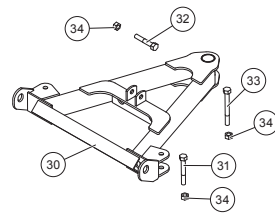

BLADE

PLOW GEAR ASSEMBLY

HYDRAULIC UNIT

ISOLATION MODULE

A-FRAME

QUADRANT

Western Products
PO Box 245038 • Milwaukee, WI 53224-9538
Use only genuine WESTERN® replacement parts.

Printed in U.S.A.

PARTS LIST