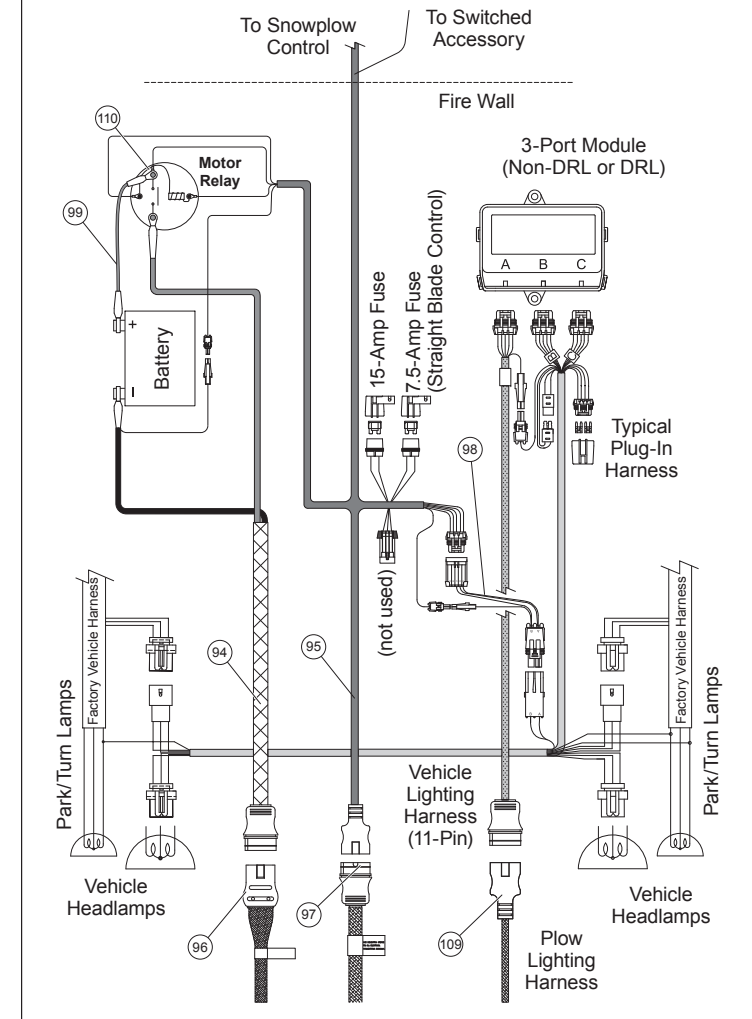

ISOLATION MODULE