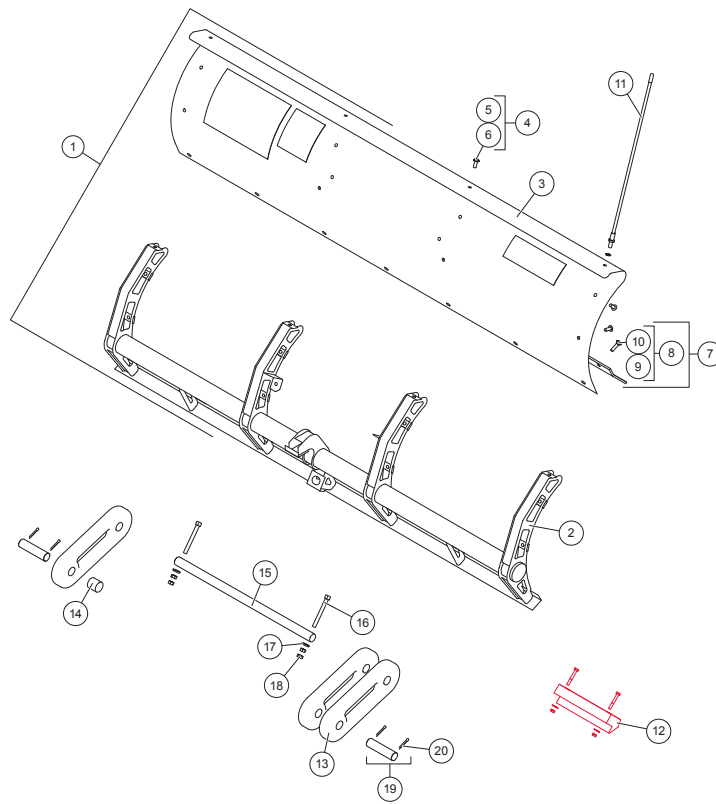

BLADE

PLOW GEAR ASSEMBLY

HYDRAULIC UNIT

ISOLATION MODULE

A-FRAME

QUADRANT

Western Products
PO Box 245038 • Milwaukee, WI 53224-9538
Use only genuine WESTERN® replacement parts.

Printed in U.S.A.

PARTS LIST