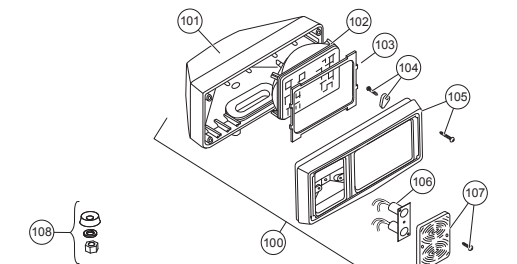

HEADLAMPS

ELECTRICAL PARTS

Item	Part	Description	Item	Part	Description
94	63411	Vehicle Battery Cable	101	49298	Headlamp Housing (DS or PS)
95	26345	Vehicle Control Harness 3-Pin	102	49297	Replacement Sealed Beam ZE1
96	21294	Pow Battery Cable	103	49210	Headlamp Gaskets (1 pair)
97	26359	Plow Control Harness 3-Pin	104	49201	Retaining Fingers w/Fasteners (4 each)
98	29047	Adapter 3-Port	105	49203	Bezel w/Fasteners (DS or PS)
ns	27063W	Replacement Harness End 3-Pin Vehicle Side	106	49362	Park/Turn Socket Set
ns	61548K	Plug Cover	107	49202	Park/Turn Lens w/Fasteners
99	22511K	Battery Cable 22" Red	108	49151	Swivel w/Hardware
100	61543	Headlamp Pair w/o Snowplow Lighting Harness	109	26377	Snowplow Lighting Harness
	61541	Headlamp DS	110	56131K-2	Motor Relay Kit
	61542	Headlamp PS	ns	64100	Headlamp Pair w/Lighting Harness