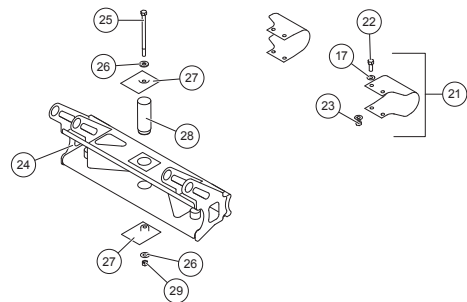

BLADE

PLOW GEAR ASSEMBLY

HYDRAULIC UNIT

ISOLATION MODULE

A-FRAME

QUADRANT

Western Products
PO Box 245038 • Milwaukee, WI 53224-9538
Use only genuine WESTERN® replacement parts.

Printed in U.S.A.

PARTS LIST