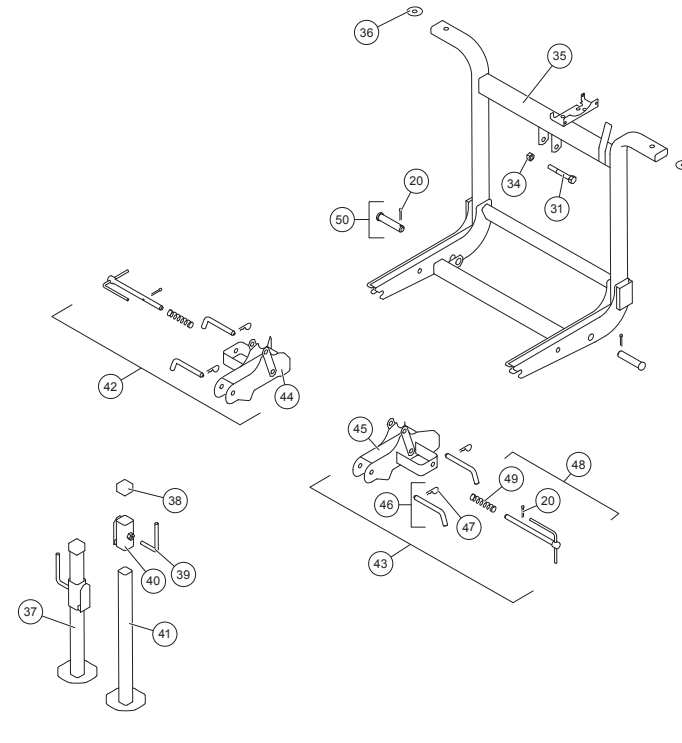

PLOW GEAR ASSEMBLY