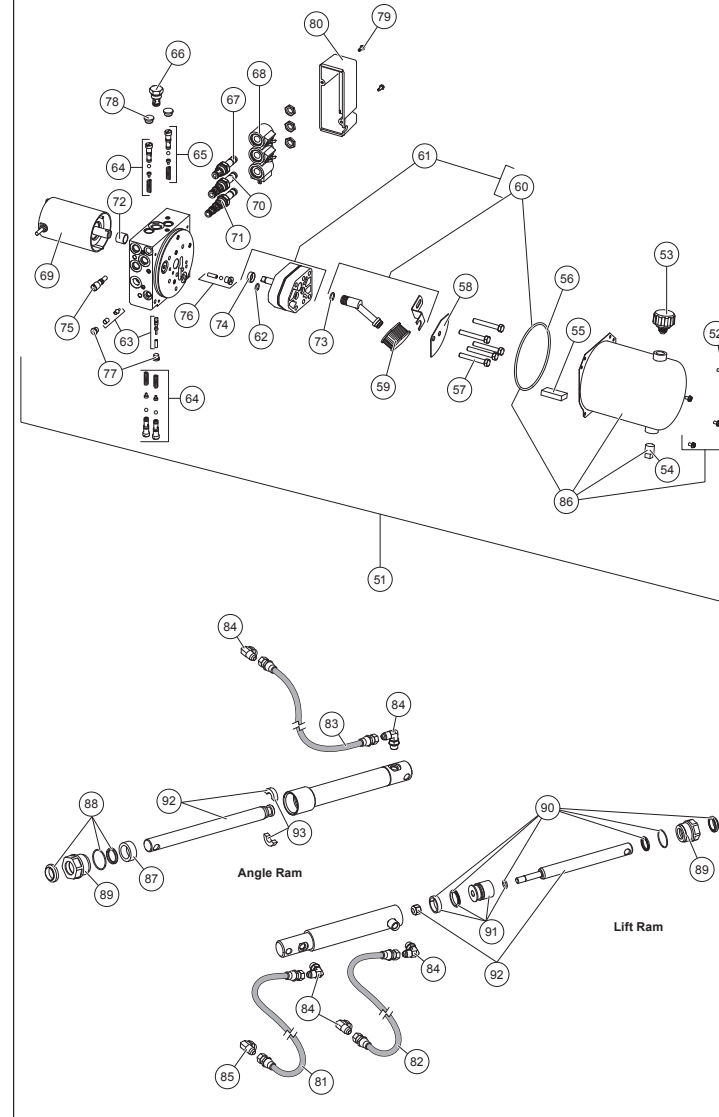

HYDRAULIC UNIT