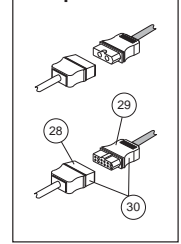

RELAY SYSTEM ELECTRICAL COMPONENTS

Repair Ends