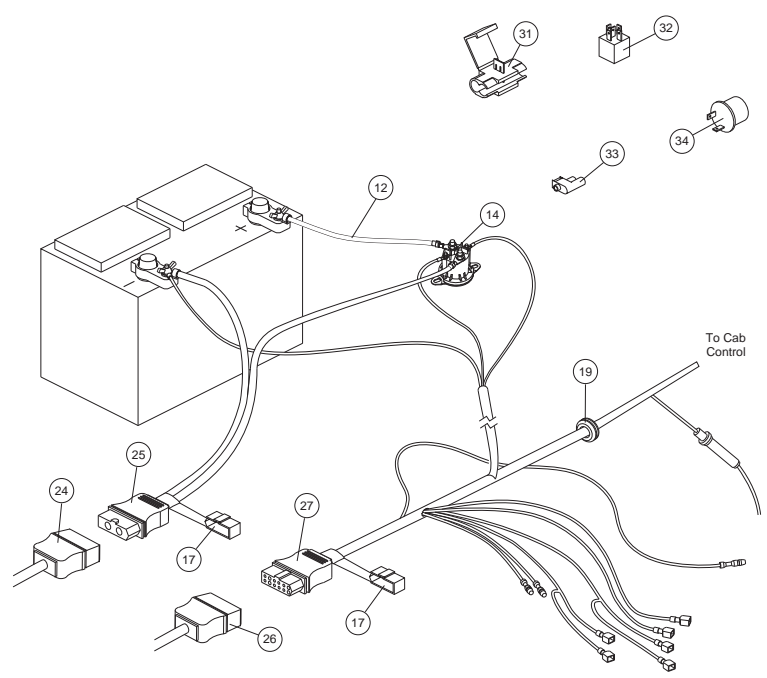

RELAY SYSTEM ELECTRICAL COMPONENTS

Repair Ends