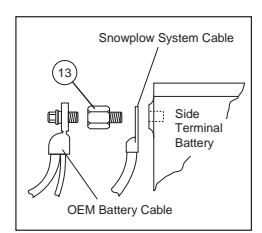

ISOLATION MODULE ELECTRICAL COMPONENTS

Harnesses & Adapters

Headlamp Type	Part		
	Isolation Module & Adapter Kits	Short Plug-In Harness	Long Plug-In Harness
H13	28400	28244	28242
HB-3/H11	28400, 29420-1 & 28027-2	28244	28242
	28028	28032	28030
HB-3/HB-4	27480-1		
	27480-1 & 28027-2		
	8437-1	26361-1	26360-1
	8437-1 & 28555		
	27780		
2B/2D or HB-2	8438 & 28027-2	26351	26352
	8439		
2E	8439 & 26640*	26356	26353
	8439 & 27968		
2B/2D or 1A/2A	27890	27885	27886
2B/2D	8443	N/A	26638
HB-1/HB-5 (Quad)	8442	26372	26370
HB-1 or HB-5	8436		
	8436 & 28860-1	26349	26354
1A/2A	8436 & 26640*		
	8436 & 26641		
LF/LJF	Relay system only		

* Includes 26636 extension harness