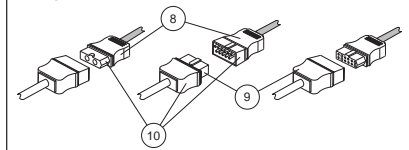

Relay-to-Isolation Module Conversion Kits