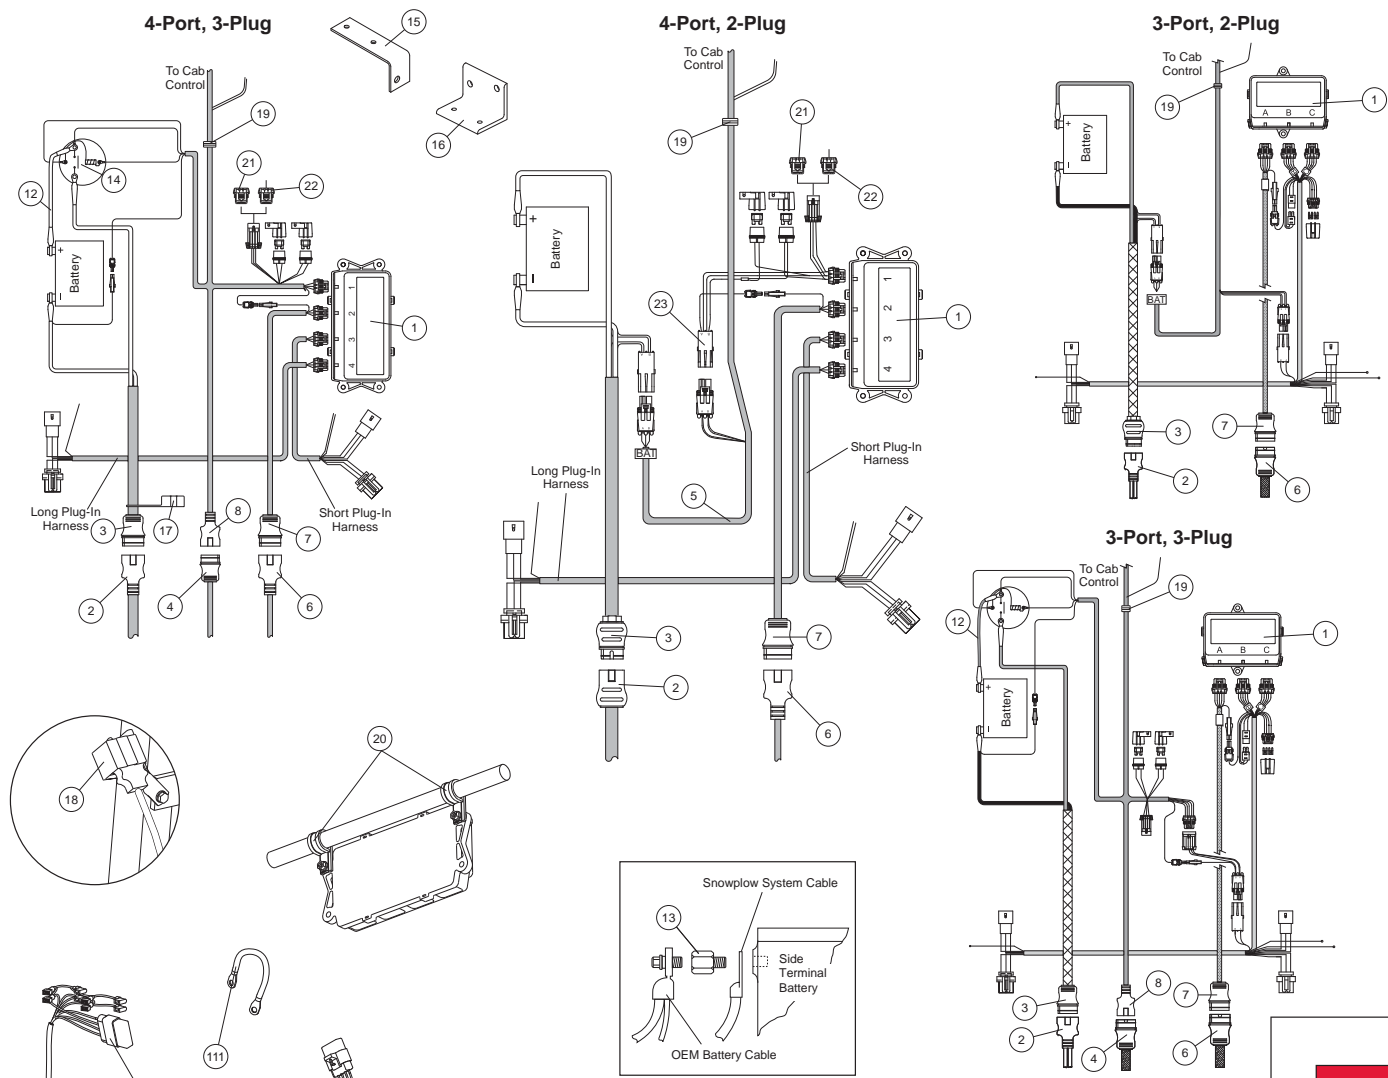

ISOLATION MODULE ELECTRICAL COMPONENTS