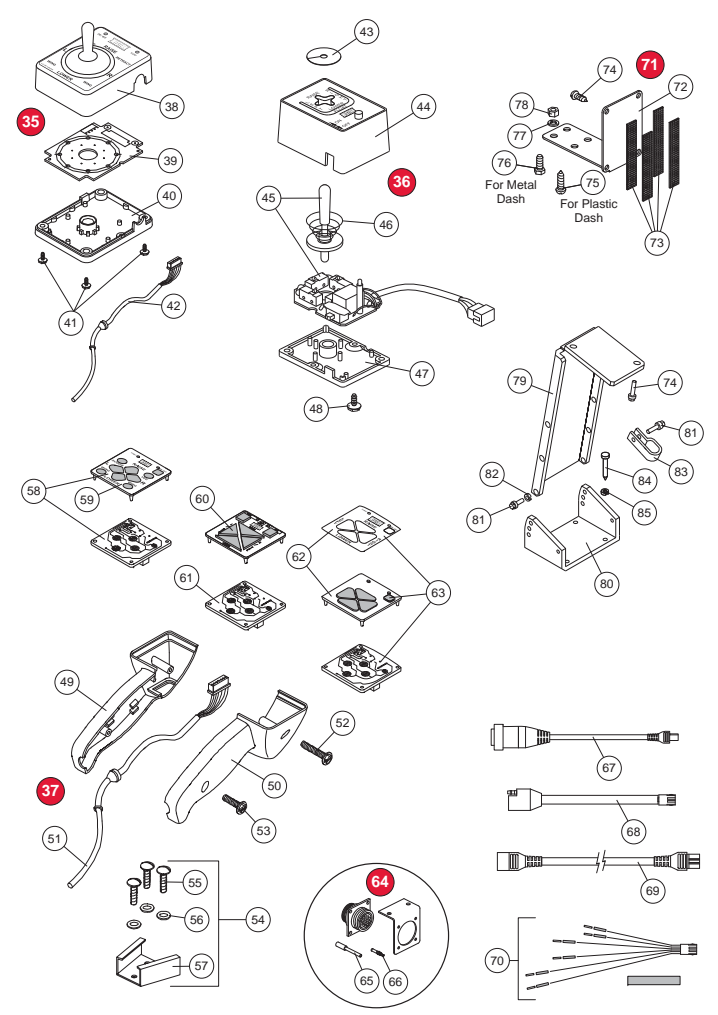

Relay-to-Isolation Module Conversion Kits

Repair Ends

CONTROLS