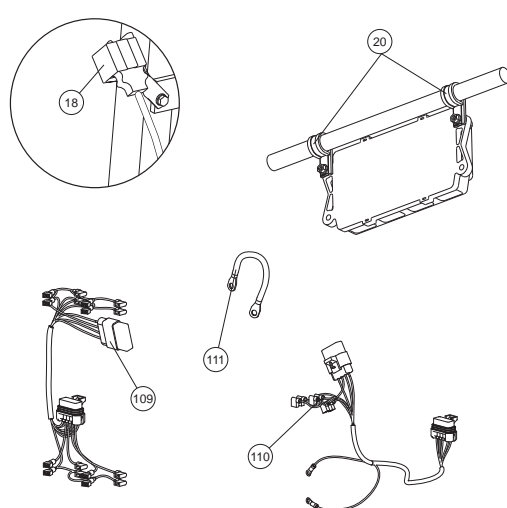

ISOLATION MODULE ELECTRICAL COMPONENTS