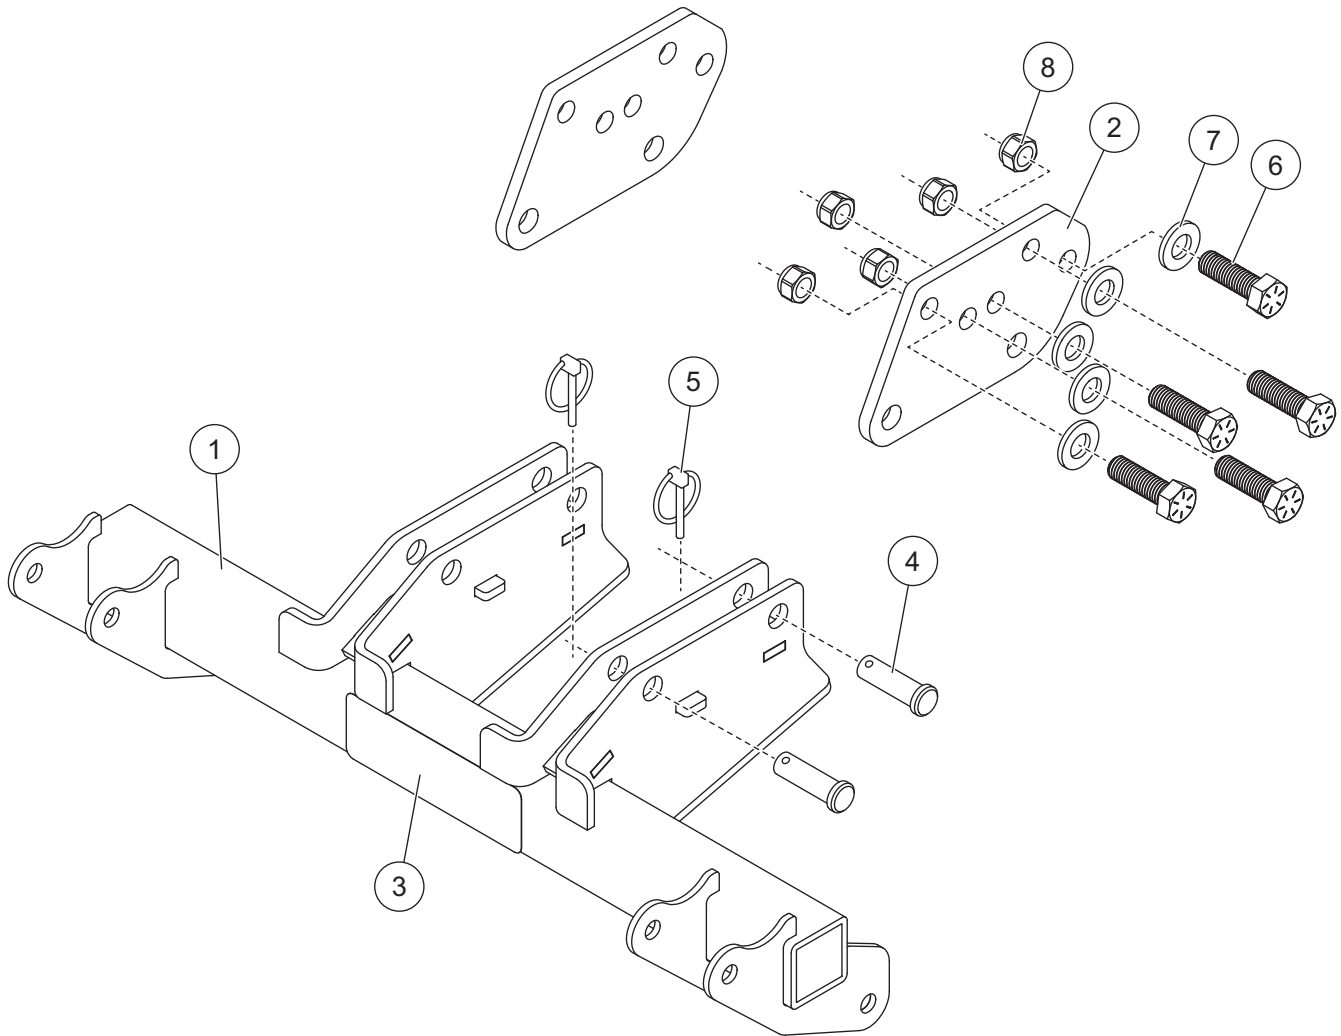

PARTS LIST

35303 Mount Kit						
Item	Part	Qty	Description	Item	Part	Qty Description
1	79240	1	Mount Beam	ns	74077	1 Jumper Connector, 4-Position
2	79241	2	Side Plate	ns	28587	1 Vehicle Control Harness
3	77506	1	Label – Caution, Tractor RMV Loader	ns	61548	1 Plug Cover Kit
4	50601	4	5/8 x 2 Clevis Pin	ns	90730	1 Fuse Kit, 200A
5	93042	4	3/16 Linchpin	ns	61536	12 Cable Tie
ns	79246	1	Bolt Bag	ns	29326	1 Heat Shrink Tubing
ns	72168	1	Vehicle Cable Assembly	ns	27514	1 Splice Package
79246 Bolt Bag						
6		10	M14-2 x 45 Hex Cap Screw G8.8	8		10 M14-2 Hex Locknut G9
7		10	M14 Flat Washer			
			ns = not shown			M = Metric
						G = Grade