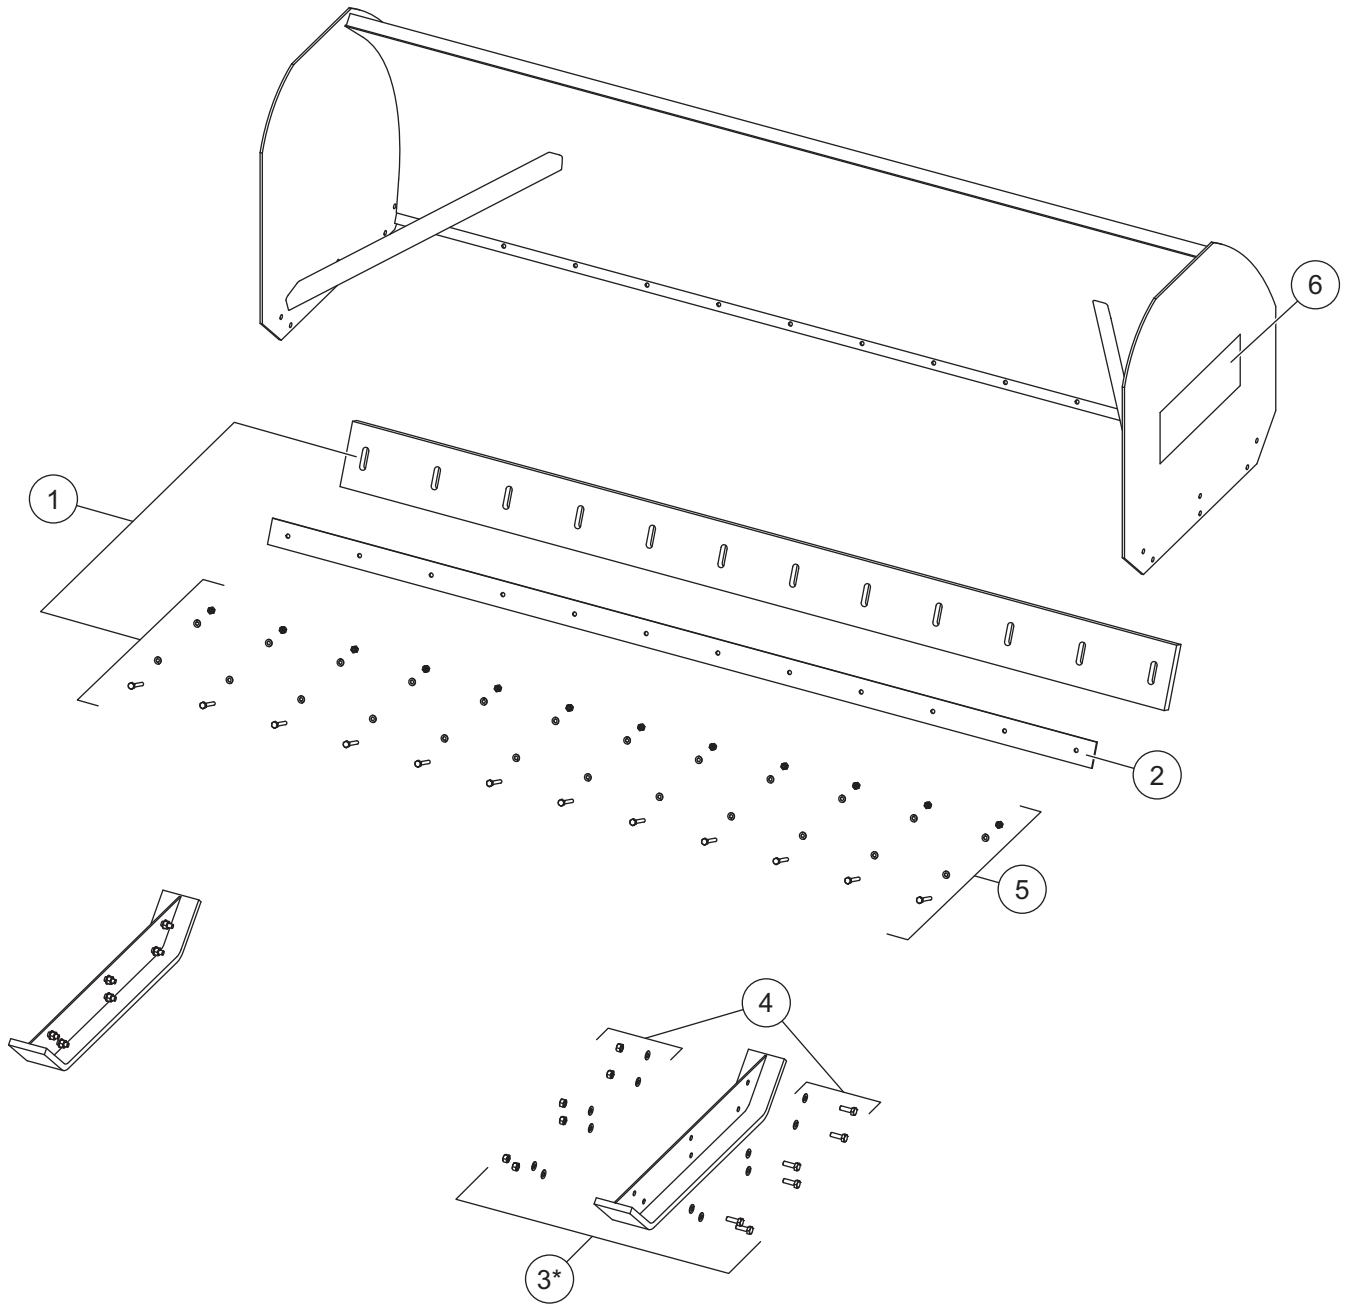

PILE DRIVER™ BLADES 69970, 69975, 69980

Blade Components