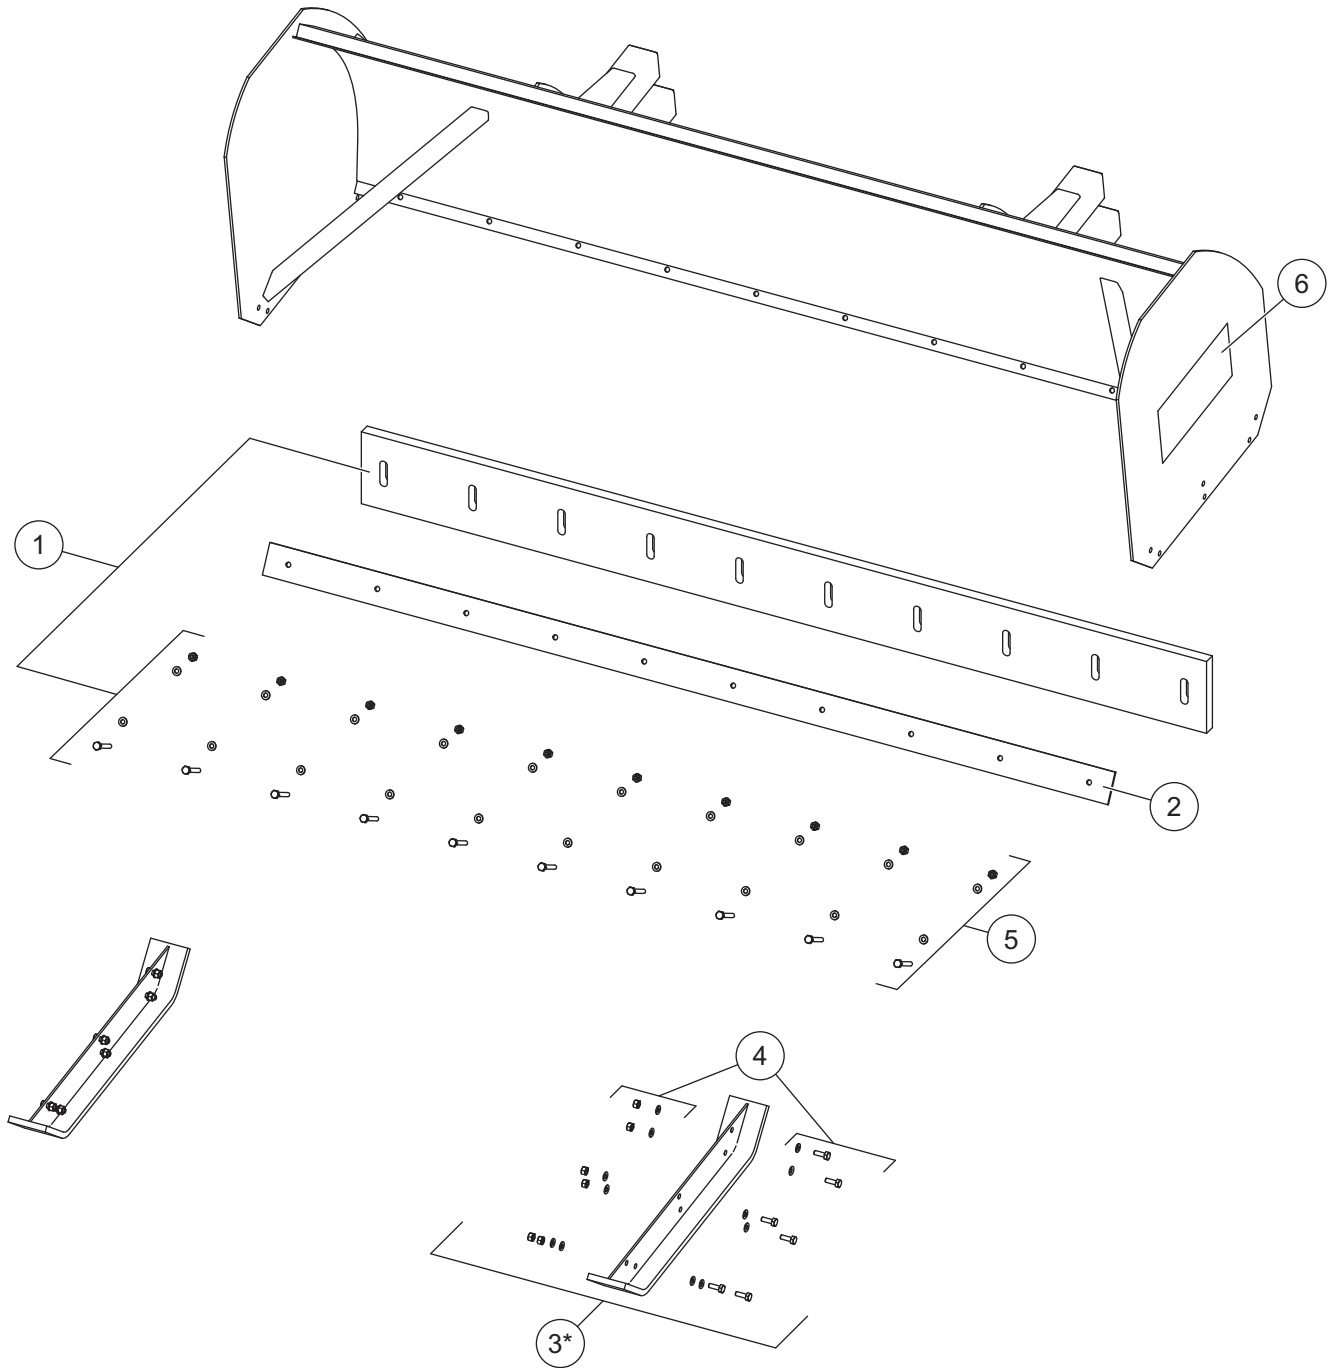

PILE DRIVER™ BLADES 69960, 69965

Blade Components