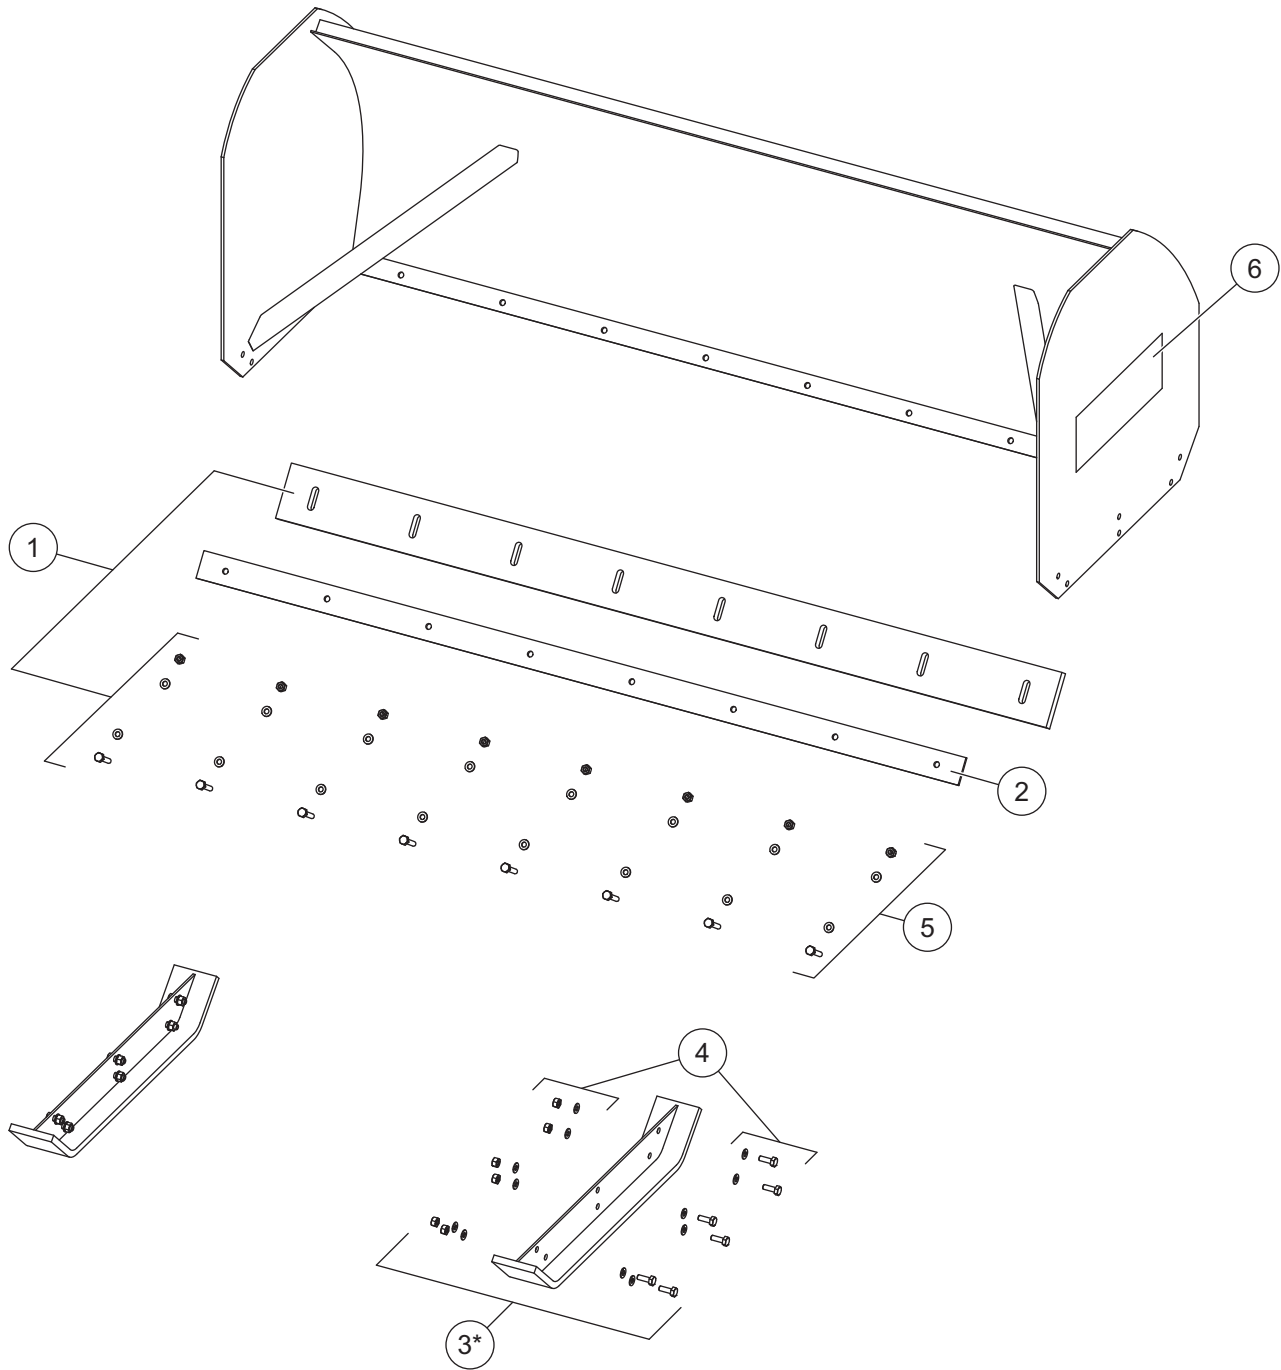

PILE DRIVER™ BLADES 69950, 69955

Blade Components